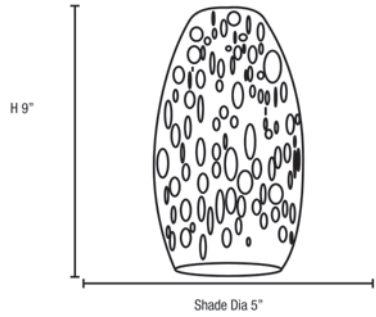

Line Drawing #1

Line Drawing #2

Image Not Available

IES File

Image Not Available

Toll Free 800-828-5483 • www.AccessLighting.com

14410 Myford Road, Irvine, CA 92606

The information provided is subject to change without notice. ©2020 Access Lighting Corporation. All Rights Reserved
Rev. 202105 Filename:: 28012-1R-ORB_WHST.pdf