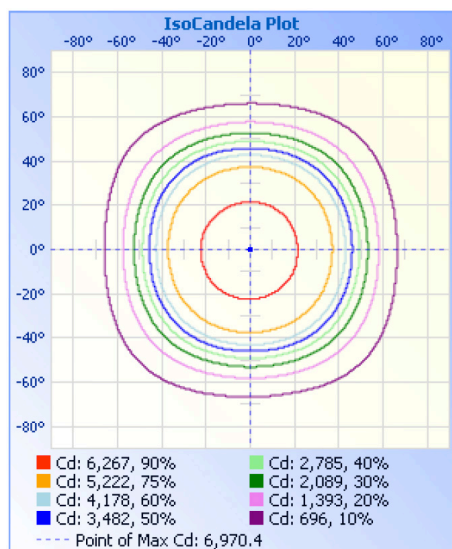

TECHNICAL DATA

LIGHT SPECIFICATIONS

Lumens	29,433 lm
Efficacy	144 lm/W
CCT	4000K
CRI	80
Beam Angle	90°
Dimmable	0-10V
L70 Life	50,000 hrs
Warranty	5-year

APPROVALS AND LISTINGS

cUL	E482965
DLC Premium	PL54HL5MDGL3

ISOCANDELA PLOT