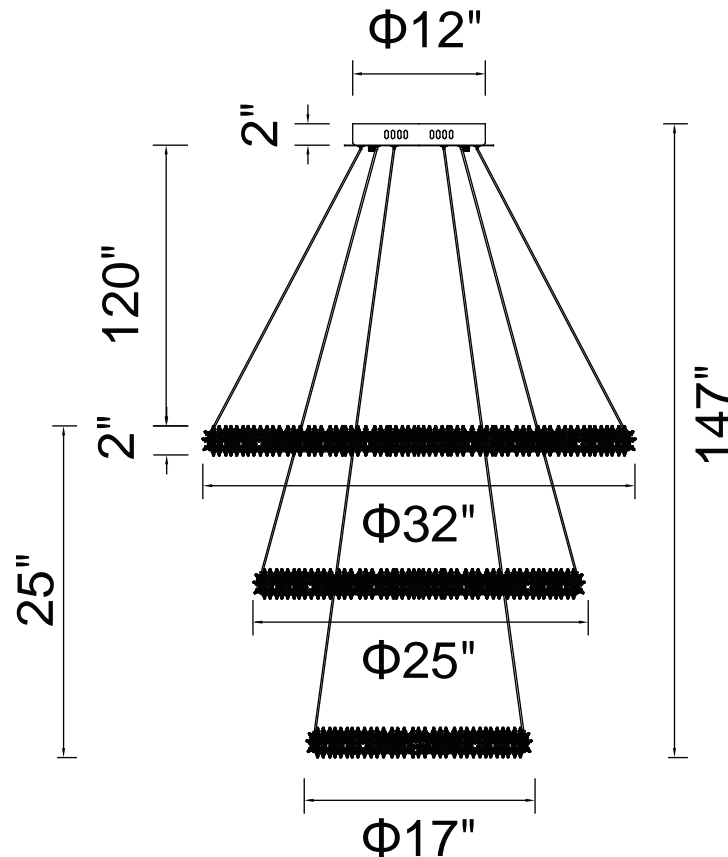

PROJECT: _____

FIXTURE TYPE: _____

LOCATION: _____

CONTACT/PHONE: _____

Item	1042P32-601-3R
Collection	ARIELLE
Finish	Chrome
Glass	-----
Crystal	Clear
Input	120V AC,60HZ,AC

Shade	-----
Length/Dia.	32"
Width/Ext.	-----
Height	25"
Maximum	147"
Lumens	5400

Light Source	LED
Bulb Info.	180W
Included	-----
Dimmable	Yes
Color	4000K
Weight	15.0KG