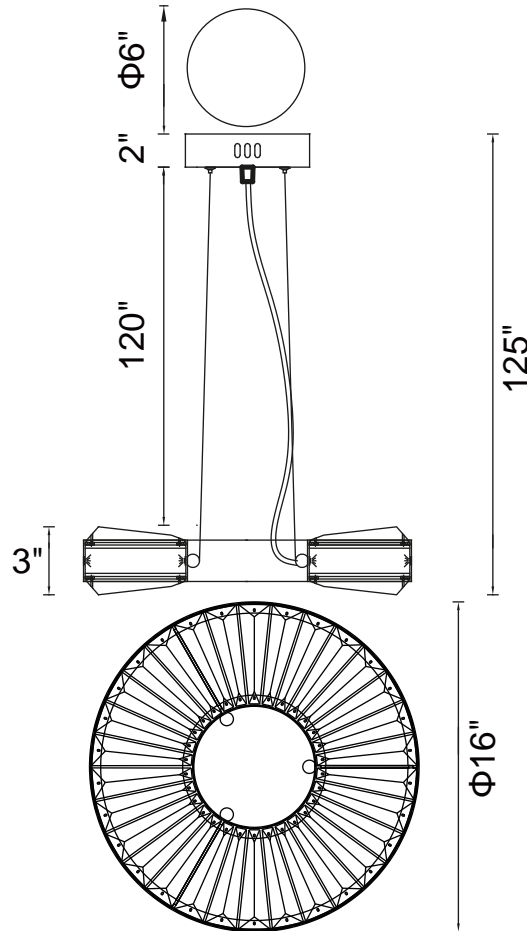

PROJECT: _____

FIXTURE TYPE: _____

LOCATION: _____

CONTACT/PHONE: _____

Item	1219P16-1-625
Collection	BIJOUX
Finish	Brass
Glass	-----
Crystal	Clear
Input	120V AC,60HZ,AC

Shade	-----
Length/Dia.	16"
Width/Ext.	16"
Height	3"
Maximum	125"
Lumens	1768

Light Source	LED
Bulb Info.	34W
Included	-----
Dimmable	Yes
Color	3000K
Weight	