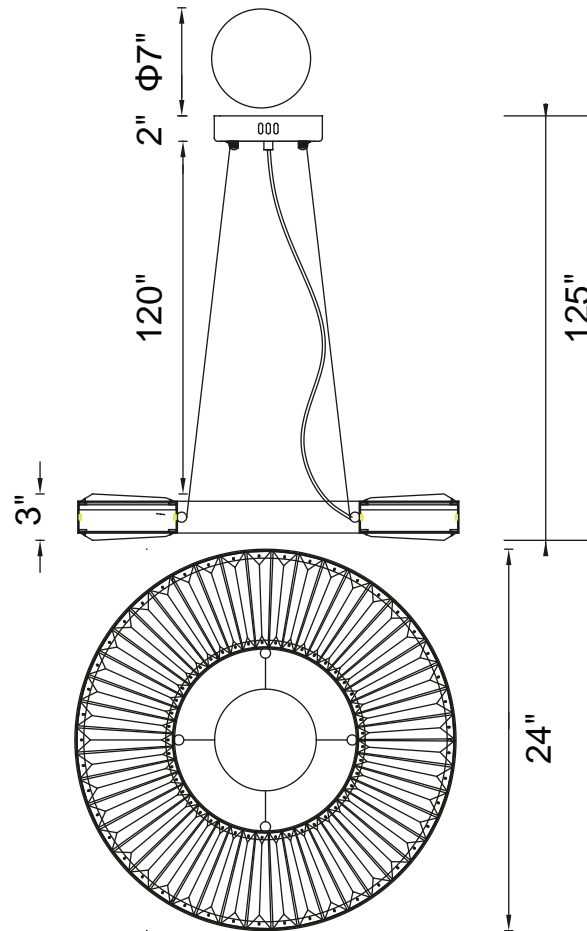

PROJECT: \_\_\_\_\_

FIXTURE TYPE: \_\_\_\_\_

LOCATION: \_\_\_\_\_

CONTACT/PHONE: \_\_\_\_\_

Item	1219P24-1-625
Collection	BIJOUX
Finish	Brass
Glass	-----
Crystal	Clear
Input	120V AC,60HZ,AC

Shade	-----
Length/Dia.	24"
Width/Ext.	24"
Height	3"
Maximum	125"
Lumens	2860

Light Source	LED
Bulb Info.	55W
Included	-----
Dimmable	Yes
Color	3000K
Weight	