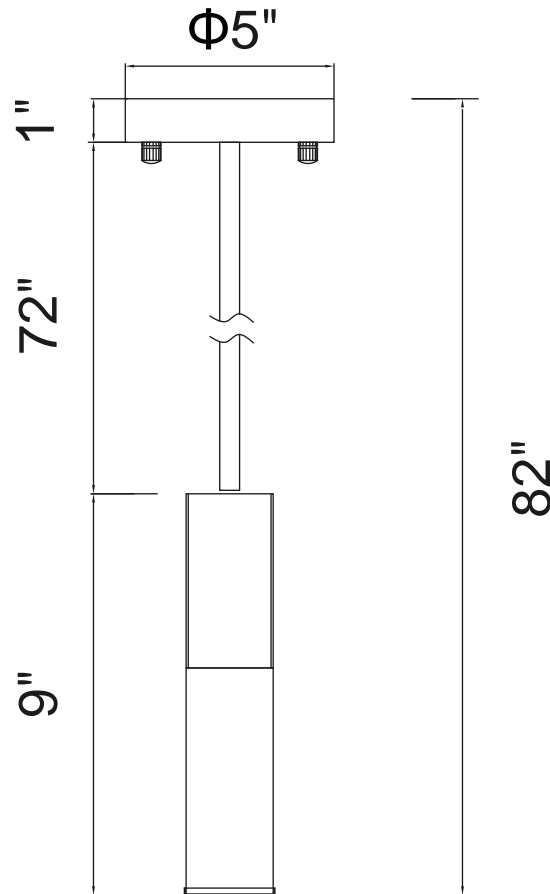

PROJECT: \_\_\_\_\_

FIXTURE TYPE: \_\_\_\_\_

LOCATION: \_\_\_\_\_

CONTACT/PHONE: \_\_\_\_\_

Item	1221P5-1-625
Collection	PIPES
Finish	Brass
Glass	Frosted
Crystal	-----
Input	120V AC,60HZ,AC

Shade	-----
Length/Dia.	5"
Width/Ext.	5"
Height	9"
Maximum	82"
Lumens	-----

Light Source	LED G9
Bulb Info.	1x5W
Included	-----
Dimmable	Yes
Color	-----
Weight	