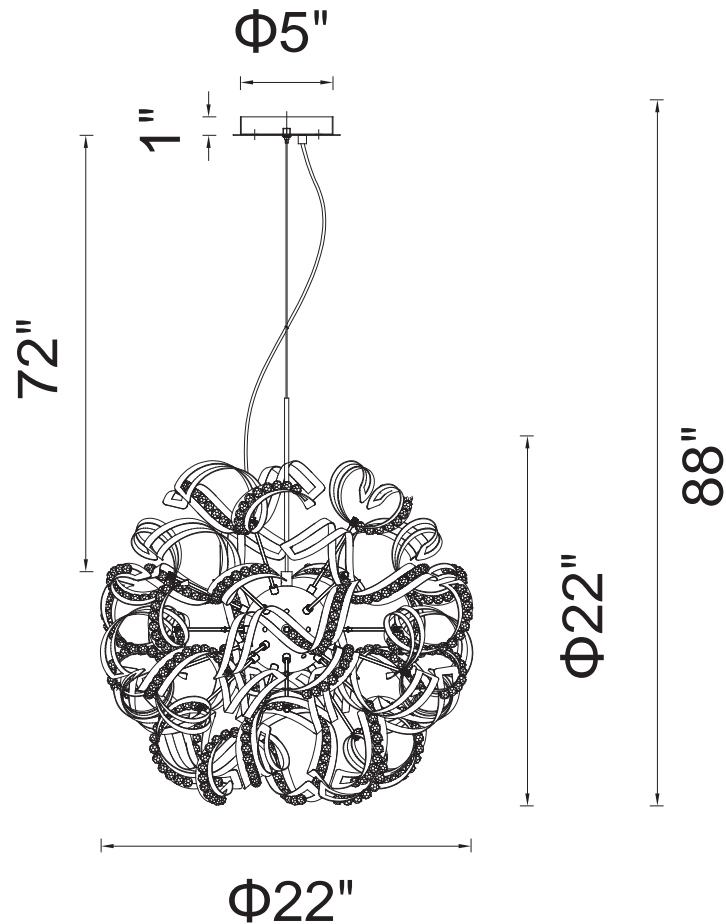

PROJECT: _____

FIXTURE TYPE: _____

LOCATION: _____

CONTACT/PHONE: _____

Item	5067P22C
Collection	CHANDELIERS
Finish	Chrome
Glass	-----
Crystal	Clear
Input	120V AC,60HZ,AC

Shade	-----
Length/Dia.	22"
Width/Ext.	-----
Height	22"
Maximum	88"
Lumens	-----

Light Source	G9
Bulb Info.	14x40W
Included	-----
Dimmable	Yes
Color	-----
Weight	