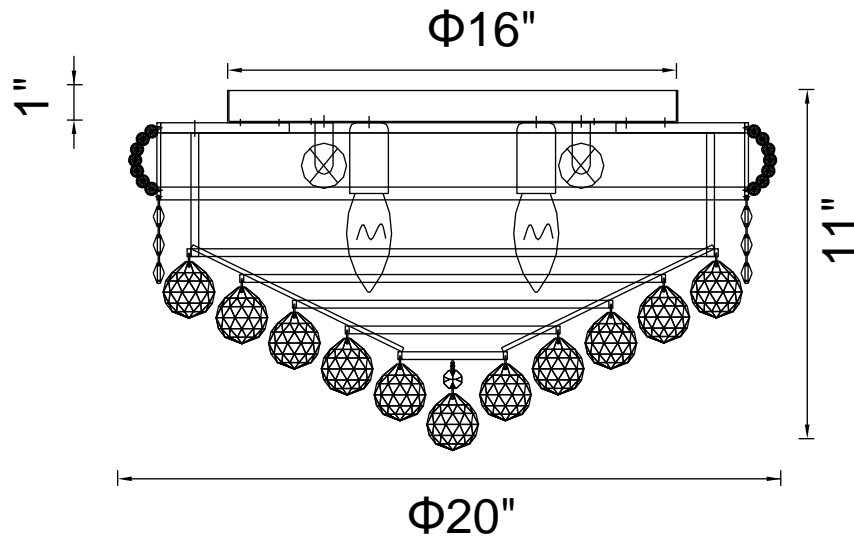

PROJECT: _____

FIXTURE TYPE: _____

LOCATION: _____

CONTACT/PHONE: _____

Item	8001C20C
Collection	KINGDOM
Finish	Chrome
Glass	-----
Crystal	Clear
Input	120V AC,60HZ,AC

Shade	-----
Length/Dia.	20"
Width/Ext.	-----
Height	11"
Maximum	-----
Lumens	-----

Light Source	E12
Bulb Info.	8x60W
Included	-----
Dimmable	Yes
Color	-----
Weight	