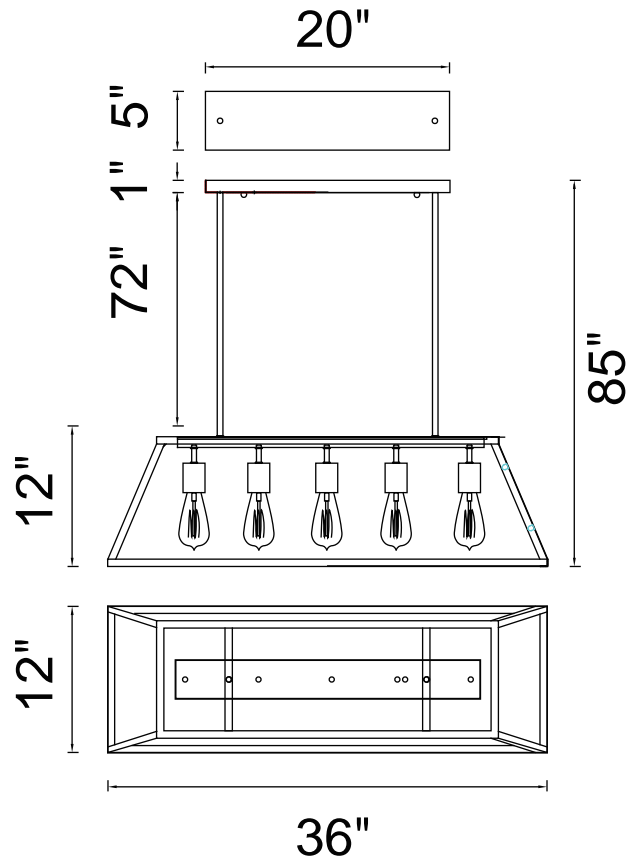

PROJECT: _____
 FIXTURE TYPE: _____
 LOCATION: _____
 CONTACT/PHONE: _____

Item	9601P36-5-101
Collection	ALYSON
Finish	Black
Glass	Clear
Crystal	-----
Input	120V AC,60HZ,AC

Shade	-----
Length/Dia.	36"
Width/Ext.	12"
Height	12"
Maximum	85"
Lumens	-----

Light Source	E26
Bulb Info.	5x60W
Included	-----
Dimmable	Yes
Color	-----
Weight	