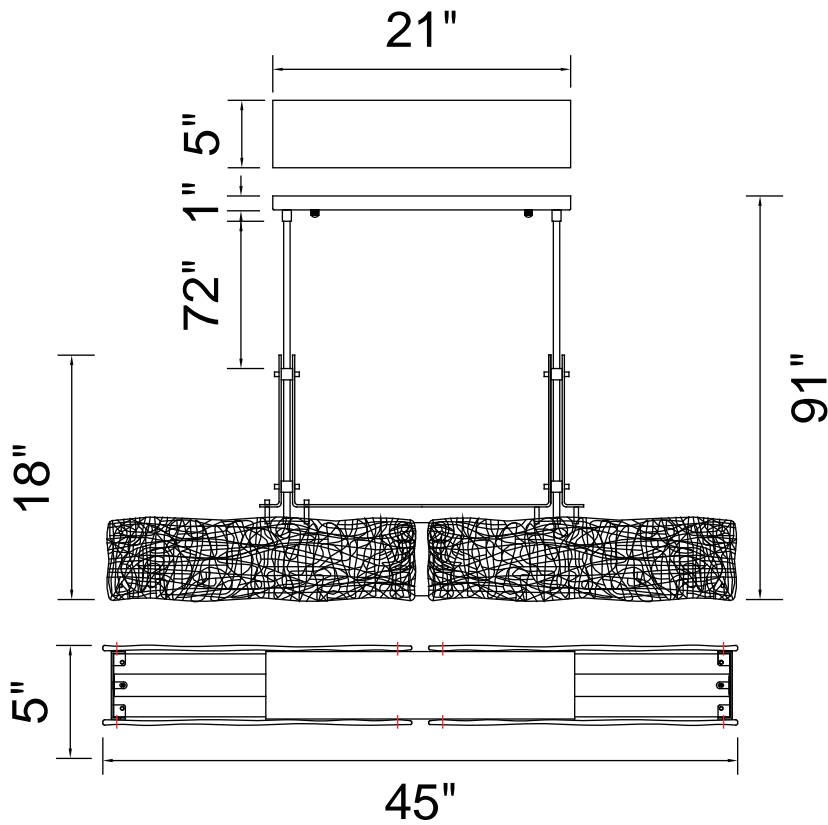

PROJECT: \_\_\_\_\_  
 FIXTURE TYPE: \_\_\_\_\_  
 LOCATION: \_\_\_\_\_  
 CONTACT/PHONE: \_\_\_\_\_

Item	9973P45-6-101
Collection	ASSUNTA
Finish	Black
Glass	Frosted Glass
Crystal	-----
Input	120V AC,60HZ,AC

Shade	-----
Length/Dia.	45"
Width/Ext.	5"
Height	18"
Maximum	91"
Lumens	-----

Light Source	G9
Bulb Info.	6x40W
Included	-----
Dimmable	Yes
Color	-----
Weight	15.0KG