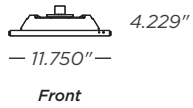

DIMENSIONS

DelSnap Troffer 1x4