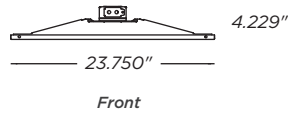

DelSnap Troffer 2x4