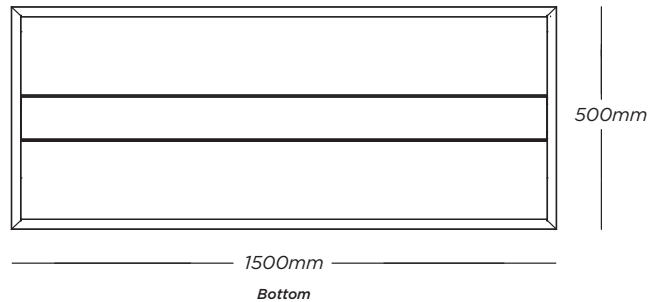

Model	Watts	Lm/W	Delivered Lumens
300 x 1200	20	116	2,320
300 x 1200	30	116	3,480
300 x 1200	40	116	4,640
300 x 1200	60	116	6,960

Model	Watts	Lm/W	Delivered Lumens
300 x 1500	30	116	3,480
300 x 1500	40	116	4,640
300 x 1500	60	116	6,960

Model	Watts	Lm/W	Delivered Lumens
500 x 1200	20	116	2,320
500 x 1200	30	116	3,480
500 x 1200	40	116	4,640
500 x 1200	60	116	6,960

Model	Watts	Lm/W	Delivered Lumens
500 x 1500	20	116	2,320
500 x 1500	30	116	3,480
500 x 1500	40	116	4,640

DIMENSIONS

300mm x 300mm

300mm x 1200mm

300mm x 1500mm

500mm x 1200mm

500mm x 1500mm

ORDERING GUIDE

MODEL	WATTS	COLOR TEMP	VOLTAGE	LENS	FINISH	MOUNTING
DelSnap 300x300	20,30,40	3K 3000K	U 120/277V	NL Normal Frosted Lens (standard)	WH White	T BAR T Bar
DelSnap 300x1200	20,30,40,60	35K 3500K	H 347V			
DelSnap 300x1500	30,40,60	4K 4000K 5K 5000K				
DelSnap 500x1200	20,30,40, 60					
DelSnap 500x1500	20,30,40					
				NL	WH	T BAR