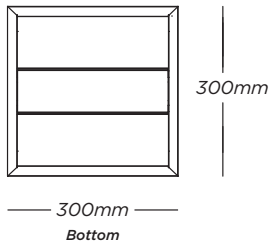

Mounting Options:
T Bar

Wiring Options:
Black and White Flexible
Cord

Accessories:
Occupancy Sensor
10kV Surge Protection

OUTPUT PERFORMANCE

Model	Watts	Lm/W	Delivered Lumens
300 x 300	20	116	2,320
300 x 300	30	116	3,480
300 x 300	40	116	4,640

Model	Watts	Lm/W	Delivered Lumens
300 x 1200	20	116	2,320
300 x 1200	30	116	3,480
300 x 1200	40	116	4,640
300 x 1200	60	116	6,960

Model	Watts	Lm/W	Delivered Lumens
300 x 1500	30	116	3,480
300 x 1500	40	116	4,640
300 x 1500	60	116	6,960

Model	Watts	Lm/W	Delivered Lumens
500 x 1200	20	116	2,320
500 x 1200	30	116	3,480
500 x 1200	40	116	4,640
500 x 1200	60	116	6,960

Model	Watts	Lm/W	Delivered Lumens
500 x 1500	20	116	2,320
500 x 1500	30	116	3,480
500 x 1500	40	116	4,640

DIMENSIONS

300mm x 300mm

300mm x 1200mm

300mm x 1500mm

500mm x 1200mm

500mm x 1500mm

ORDERING GUIDE

MODEL	WATTS	COLOR TEMP	VOLTAGE	LENS	FINISH	MOUNTING
DelSnap 300x300	20,30,40	3K 3000K	U 120/277V	NL Normal Frosted Lens (standard)	WH White	T BAR T Bar
DelSnap 300x1200	20,30,40,60	35K 3500K	H 347V			
DelSnap 300x1500	30,40,60	4K 4000K 5K 5000K				
DelSnap 500x1200	20,30,40, 60					
DelSnap 500x1500	20,30,40					
				NL	WH	T BAR