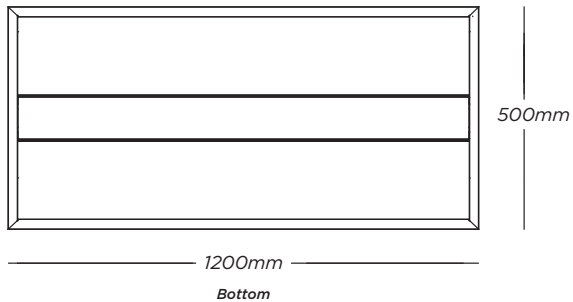

Model	Watts	Lm/W	Delivered Lumens
300 x 1200	20	116	2,320
300 x 1200	30	116	3,480
300 x 1200	40	116	4,640
300 x 1200	60	116	6,960

Model	Watts	Lm/W	Delivered Lumens
300 x 1500	30	116	3,480
300 x 1500	40	116	4,640
300 x 1500	60	116	6,960

Model	Watts	Lm/W	Delivered Lumens
500 x 1200	20	116	2,320
500 x 1200	30	116	3,480
500 x 1200	40	116	4,640
500 x 1200	60	116	6,960

Model	Watts	Lm/W	Delivered Lumens
500 x 1500	20	116	2,320
500 x 1500	30	116	3,480
500 x 1500	40	116	4,640

DIMENSIONS

300mm x 300mm

300mm x 1200mm

300mm x 1500mm

500mm x 1200mm

500mm x 1500mm

ORDERING GUIDE

MODEL	WATTS	COLOR TEMP	VOLTAGE	LENS	FINISH	MOUNTING
DelSnap 300x300	20,30,40	3K 3000K	U 120/277V	NL Normal Frosted Lens (standard)	WH White	T BAR T Bar
DelSnap 300x1200	20,30,40,60	35K 3500K	H 347V			
DelSnap 300x1500	30,40,60	4K 4000K 5K 5000K				
DelSnap 500x1200	20,30,40, 60					
DelSnap 500x1500	20,30,40					
				NL	WH	T BAR