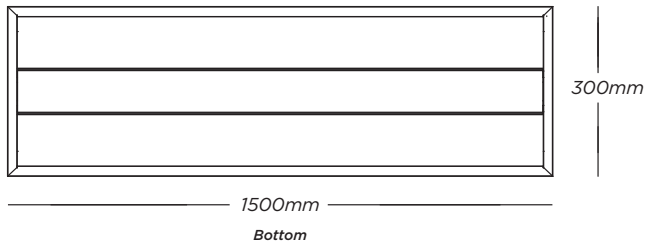

Model	Watts	Lm/W	Delivered Lumens
500 x 1200	20	116	2,320
500 x 1200	30	116	3,480
500 x 1200	40	116	4,640
500 x 1200	60	116	6,960

Model	Watts	Lm/W	Delivered Lumens
500 x 1500	20	116	2,320
500 x 1500	30	116	3,480
500 x 1500	40	116	4,640

DIMENSIONS

300mm x 300mm

300mm x 1200mm

300mm x 1500mm

500mm x 1200mm

500mm x 1500mm

ORDERING GUIDE

MODEL	WATTS	COLOR TEMP	VOLTAGE	LENS	FINISH	MOUNTING
DelSnap 300x300	20,30,40	3K 3000K	U 120/277V	NL Normal Frosted Lens (standard)	WH White	T BAR T Bar
DelSnap 300x1200	20,30,40,60	35K 3500K	H 347V			
DelSnap 300x1500	30,40,60	4K 4000K 5K 5000K				
DelSnap 500x1200	20,30,40, 60					
DelSnap 500x1500	20,30,40					
				NL	WH	T BAR