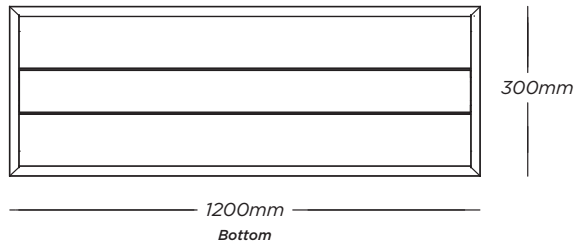

Model	Watts	Lm/W	Delivered Lumens
300 x 1200	20	116	2,320
300 x 1200	30	116	3,480
300 x 1200	40	116	4,640
300 x 1200	60	116	6,960

Model	Watts	Lm/W	Delivered Lumens
300 x 1500	30	116	3,480
300 x 1500	40	116	4,640
300 x 1500	60	116	6,960

Model	Watts	Lm/W	Delivered Lumens
500 x 1200	20	116	2,320
500 x 1200	30	116	3,480
500 x 1200	40	116	4,640
500 x 1200	60	116	6,960

Model	Watts	Lm/W	Delivered Lumens
500 x 1500	20	116	2,320
500 x 1500	30	116	3,480
500 x 1500	40	116	4,640

DIMENSIONS

300mm x 300mm

300mm x 1200mm

300mm x 1500mm

500mm x 1200mm

500mm x 1500mm

ORDERING GUIDE

MODEL	WATTS	COLOR TEMP	VOLTAGE	LENS	FINISH	MOUNTING
DelSnap 300x300	20,30,40	3K 3000K	U 120/277V	NL Normal Frosted Lens (standard)	WH White	T BAR T Bar
DelSnap 300x1200	20,30,40,60	35K 3500K	H 347V			
DelSnap 300x1500	30,40,60	4K 4000K 5K 5000K				
DelSnap 500x1200	20,30,40, 60					
DelSnap 500x1500	20,30,40					
				NL	WH	T BAR