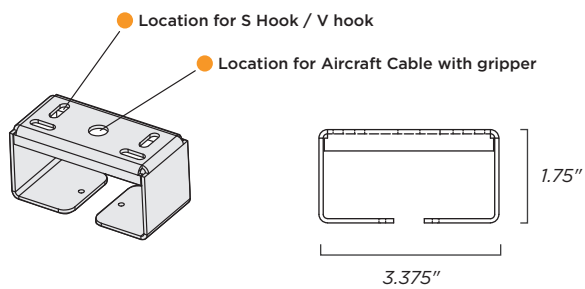

**DIMENSIONS**

**Vapor Tight 4s**

**Vapor Tight 8s**

**STANDARD MOUNTING BRACKET**

**delviro energy**

94 Brockport Drive, Toronto, Ontario, M9W 7J8 | Tel. 1.877.502.3434 | info@delviro.com | www.delviro.com