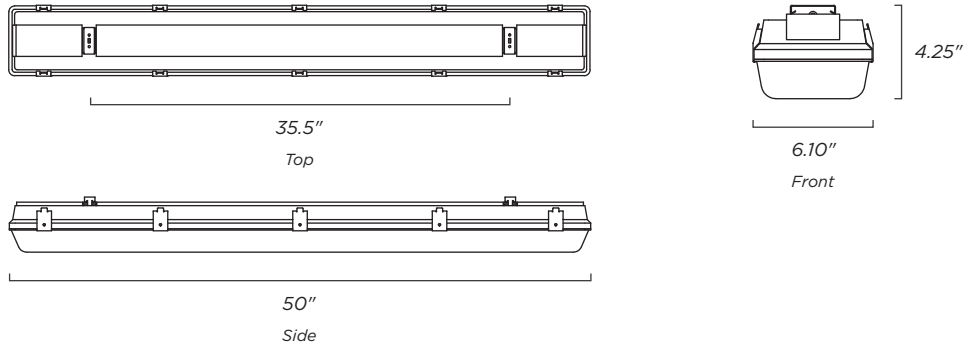

**DIMENSIONS**

**Vapor Tight 4s**

**Vapor Tight 8s**

**STANDARD MOUNTING BRACKET**

**delviro energy**

94 Brockport Drive, Toronto, Ontario, M9W 7J8 | Tel. 1.877.502.3434 | info@delviro.com | www.delviro.com