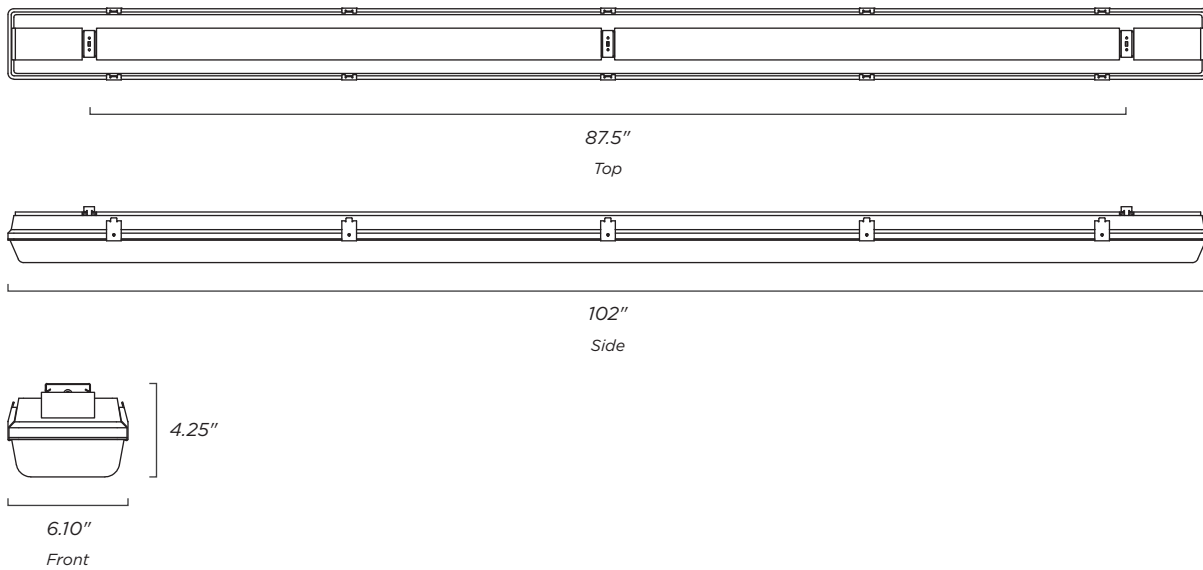

**DIMENSIONS**

**Vapor Tight 4s**

**Vapor Tight 8s**

**STANDARD MOUNTING BRACKET**

**delviro energy**

94 Brockport Drive, Toronto, Ontario, M9W 7J8 | Tel. 1.877.502.3434 | info@delviro.com | www.delviro.com