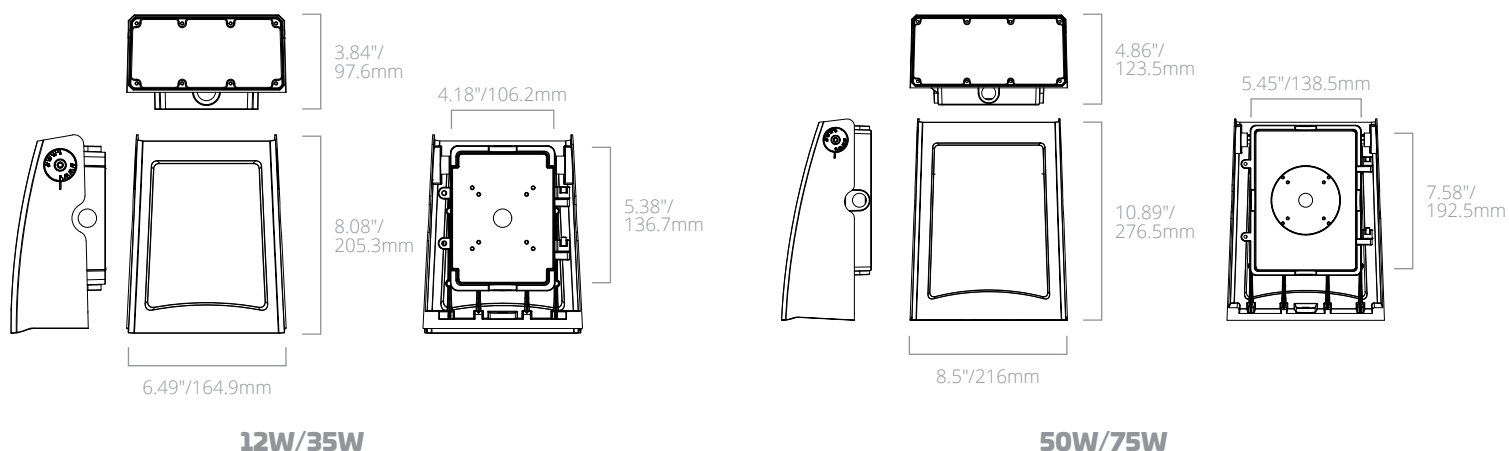

WALLPACK : FULL CUTOFF

DESCRIPTION

A stylish and slim adjustable wallpack featuring 130lpw efficiency and 0°-90° adjustability.

FEATURES

- 0°-90° adjustable
- Easy installation and maintenance

LISTINGS

- UL Listed for wet locations
- IP65 Rated
- DesignLights Consortium® Premium Qualified - meets the requirements for the highest DLC qualification for efficacy and lumen maintenance

ORDERING INFORMATION

EXAMPLE: WPA-156-12W-740-UD-BZ

Model	Lumens	Watts	CRI/CCT	Voltage	Dimming	Finish
WPA : Adjustable Wallpack	156 - 1,560 lm	12W - 12W	740 - 70 CRI; 4000K 750 - 70 CRI; 5000K	U - 120-277V	D - Dimmable	BZ - Bronze
	455 - 4,550 lm	35W - 35W				
	650 - 6,500 lm	50W - 50W				
	975 - 9,750 lm	75W - 75W				

DIMENSIONS

12W

35W

50W

75W