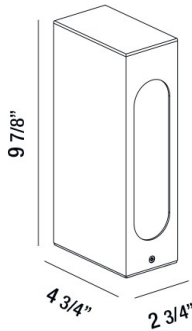

31913, BOLLARD, 1X7W, LED

PRODUCT DETAILS

No.	:	31913-027
Product Color	:	GRAPHITE GREY
Length	:	4.75"
Width	:	2.75"
Height	:	9.875"
Weight	:	1.7lbs

LIGHT SOURCE DETAILS

Light Source Type	:	INTEGRATED LED
Input Voltage	:	120V
Bulb Voltage	:	120V
Socket Type	:	LED
Total Wattage	:	7W
Initial Lumens	:	140lm
Kelvin	:	3000K
CRI	:	80
Dimmable	:	No

OPTIONS AVAILABLE

ITEM NO.	FINISH	SHADE
31913-027	GRAPHITE GREY	

TECHNICAL DETAILS

Driver	:	Electronic driver 120V 50/60Hz
IP Rating	:	54
Location	:	WET
Approval	:	
Title 24	:	Yes

PROJECT INFORMATION

 Job Name: Date: Type: