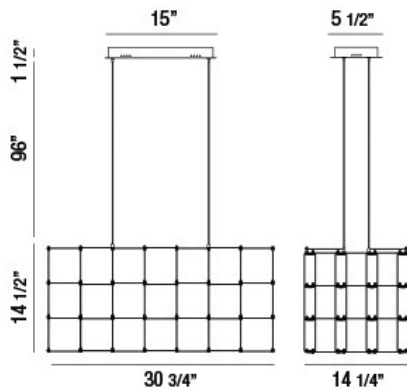

LINWOOD, 31" RECTANGULAR CHANDELIER

PRODUCT DETAILS

No.	:	33717-012
Product Color	:	CHROME
Product Material	:	METAL
Length	:	30.75"
Width	:	14.25"
Height	:	14.5"
Overall Height	:	112"
Weight	:	11.7lbs

LIGHT SOURCE DETAILS

Light Source Type	:	INTEGRATED LED
Input Voltage	:	120V
Bulb Voltage	:	120V
Socket Type	:	LED
Total Wattage	:	26W
Delivered Lumens	:	1920lm
Kelvin	:	4000K
CRI	:	90+
Dimmable	:	Yes

OPTIONS AVAILABLE

ITEM NO.	FINISH	SHADE
33717-012	CHROME	

TECHNICAL DETAILS

Hanging Support Type	:	AIRCRAFT CABLE
Hanging Support Length	:	96"
Canopy / Backplate Length	:	15"
Canopy / Backplate Height	:	1.5"
Canopy / Backplate Width	:	5.5"
Location	:	DRY
Approval	:	