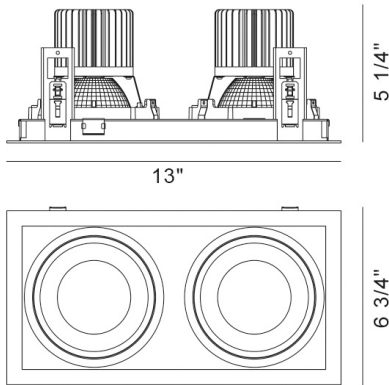

35145-30, 2-LIGHT TRIM DOWNLIGHT RECESSED, 26W, 3000K

PRODUCT DETAILS

No.	:	35145-30-01
Product Color	:	BLACK
Shade / Accent Colour	:	BLACK
Length	:	13"
Width	:	6.75"
Height	:	5.25"
Weight	:	4lbs

TECHNICAL DETAILS

Location	:	DRY
Approval	:	
Beam Angle	:	40
Cut Hole Length	:	12.5"
Cut Hole Width	:	6.25"

Options Available

ITEM NO.	FINISH	SHADE
35145-30-01	BLACK	BLACK
35145-30-02	WHITE	WHITE

LIGHT SOURCE DETAILS

Number of Bulbs	:	2
Light Source	:	LED
Light Source Type	:	LED
Input Voltage	:	120V
Socket Type	:	LED
Wattage	:	26W
Total Lumen	:	5120lm
Kelvin	:	3000K
CRI	:	90
Bulb Included	:	Yes
Dimmable	:	Yes