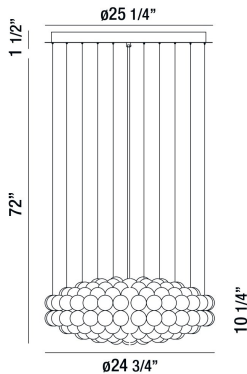

RIVERDALE, 25" ROUND CHANDELIER

OPTIONS AVAILABLE

ITEM NO.	FINISH	SHADE
35905-011	CHROME	CLEAR

PRODUCT DETAILS

No.	:	35905-011
Product Color	:	CHROME
Product Material	:	METAL
Shade / Accent Colour	:	CLEAR
Shade / Accent Material	:	HAND MADE GLASS
Diameter	:	24.75"
Height	:	10.25"
Overall Height	:	83.75"
Weight	:	58.3lbs

TECHNICAL DETAILS

Hanging Support Type	:	WIRE
Hanging Support Length	:	72"
Canopy / Backplate Height	:	1.5"
Canopy / Backplate Dia.	:	25.25"
Location	:	DRY
Approval	:	

PROJECT INFORMATION

 Job Name: Date: Type: