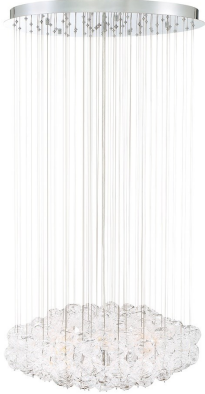

RIVERDALE, 25" ROUND CHANDELIER

OPTIONS AVAILABLE

ITEM NO.	FINISH	SHADE
35905-011	CHROME	CLEAR

PRODUCT DETAILS

No.	:	35905-011
Product Color	:	CHROME
Product Material	:	METAL
Shade / Accent Colour	:	CLEAR
Shade / Accent Material	:	HAND MADE GLASS
Diameter	:	24.75"
Height	:	10.25"
Overall Height	:	83.75"
Weight	:	58.3lbs

LIGHT SOURCE DETAILS

Number of Bulbs	:	8
Light Source	:	Halogen
Light Source Type	:	G9
Input Voltage	:	120V
Bulb Voltage	:	120V
Socket Type	:	G9
Wattage	:	40W
Total Wattage	:	320W
Bulb Included	:	Yes
Dimmable	:	Yes

TECHNICAL DETAILS

Hanging Support Type	:	WIRE
Hanging Support Length	:	72"
Canopy / Backplate Height	:	1.5"
Canopy / Backplate Dia.	:	25.25"
Location	:	DRY
Approval	:	

PROJECT INFORMATION

 Job Name: Date: Type: