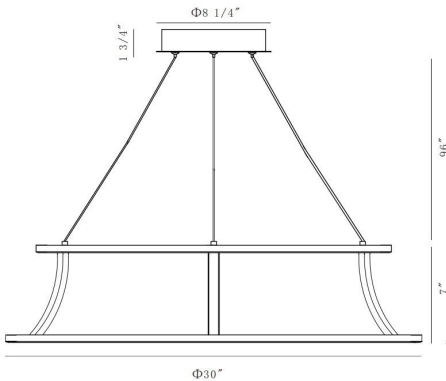

### PRODUCT DETAILS

No.	:	43886-029
Product Color	:	COFFEE GOLD
Diameter	:	30"
Height	:	7"

### TECHNICAL DETAILS

Hanging Support Type	:	WIRE
Hanging Support Length	:	180"
Canopy / Backplate Height	:	1.75"
Canopy / Backplate Dia.	:	8.25"
Location	:	DRY
Title 24	:	Yes