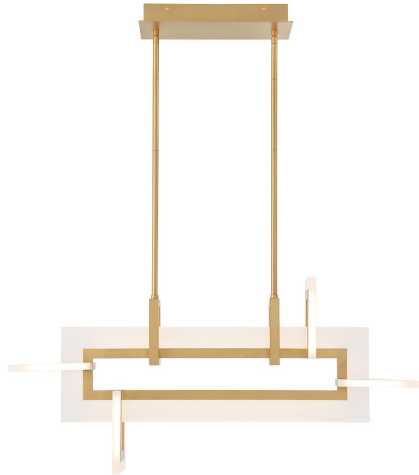

## Inizio, INIZIO, CHANDELIER S

### PRODUCT DETAILS

No.	:	45718-014
Product Color	:	Gold
Product Material	:	Aluminum
Shade / Accent Colour	:	Frosted white
Shade / Accent Material	:	acrylic
Length	:	33"
Width	:	5.5"
Height	:	15.5"
Overall Height	:	72.5"
Weight	:	10lbs

### TECHNICAL DETAILS

Light Direction	:	Multi
Hanging Support Type	:	ROD
Rods Included	:	Yes
Canopy / Backplate Length	:	12.5"
Canopy / Backplate Height	:	1.5"
Canopy / Backplate Width	:	5.5"
Location	:	Dry
Approval	:	