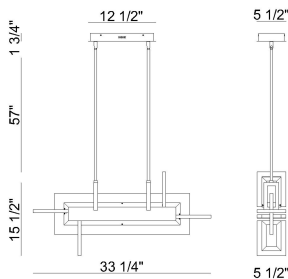

### PRODUCT DETAILS

No.	:	45718-014
Product Color	:	Gold
Product Material	:	Aluminum
Shade / Accent Colour	:	Frosted white
Shade / Accent Material	:	acrylic
Length	:	33"
Width	:	5.5"
Height	:	15.5"
Overall Height	:	72.5"
Weight	:	10lbs

### TECHNICAL DETAILS

Light Direction	:	Multi
Hanging Support Type	:	ROD
Rods Included	:	Yes
Canopy / Backplate Length	:	12.5"
Canopy / Backplate Height	:	1.5"
Canopy / Backplate Width	:	5.5"
Location	:	Dry
Approval	:	