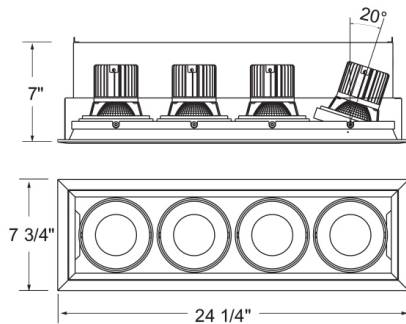

TE134ALED, 4-LIGHT, LINEAR MULTIPLE RECESSED, LED

PRODUCT DETAILS

No.	:	TE134ALED-35-2-01
Product Color	:	BLACK
Shade / Accent Colour	:	BLACK
Length	:	24.5"
Width	:	7.75"
Height	:	7"

TECHNICAL DETAILS

Beam Angle	:	20
Cut Hole Length	:	23.5"
Cut Hole Width	:	6.75"

LIGHT SOURCE DETAILS

Number of Bulbs	:	1
Light Source	:	LED
Light Source Type	:	LED
Input Voltage	:	120V
Socket Type	:	LED
Wattage	:	26W
Total Lumen	:	2500lm
Kelvin	:	3500K
CRI	:	90
Bulb Included	:	Yes
Dimmable	:	Yes

Options Available

ITEM NO.	FINISH	SHADE
TE134ALED-35-2-01	BLACK	BLACK
TE134ALED-35-2-02	WHITE	BLACK
TE134ALED-35-2-0N	PLATINUM	BLACK
TE134ALED-35-2-22	WHITE	WHITE

PROJECT INFORMATION

Job Name: Date: Type:

Comments: