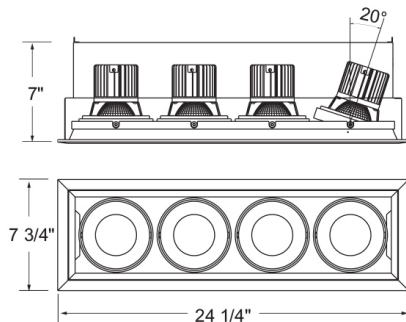

TE134ALED, 4-LIGHT, LINEAR MULTIPLE RECESSED, LED

PRODUCT DETAILS

No.	:	TE134ALED-35-4-01
Product Color	:	BLACK
Shade / Accent Colour	:	BLACK
Length	:	24.5"
Width	:	7.75"
Height	:	7"

TECHNICAL DETAILS

Beam Angle	:	40
Cut Hole Length	:	23.5"
Cut Hole Width	:	6.75"

LIGHT SOURCE DETAILS

Number of Bulbs	:	4
Light Source	:	LED
Light Source Type	:	LED
Input Voltage	:	120V
Socket Type	:	LED
Wattage	:	26W
Total Lumen	:	2500lm
Kelvin	:	3500K
CRI	:	90
Bulb Included	:	Yes
Dimmable	:	Yes

Options Available

ITEM NO.	FINISH	SHADE
TE134ALED-35-4-01	BLACK	BLACK
TE134ALED-35-4-02	WHITE	BLACK
TE134ALED-35-4-0N	PLATINUM	BLACK
TE134ALED-35-4-22	WHITE	WHITE

PROJECT INFORMATION

Job Name: Date: Type:

Comments: