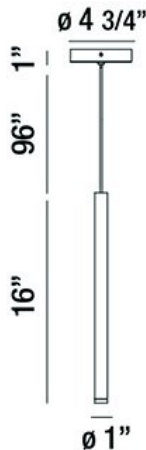

NAVADA, 1" ROUND PENDANT

PRODUCT DETAILS

No.	:	34164-013
Product Color	:	SATIN NICKEL
Product Material	:	METAL
Shade / Accent Colour	:	SATIN NICKEL
Shade / Accent Material	:	METAL TUBES
Diameter	:	1"
Height	:	16"
Overall Height	:	113"
Weight	:	1.3lbs

LIGHT SOURCE DETAILS

Light Source Type	:	INTEGRATED LED
Input Voltage	:	120V
Bulb Voltage	:	120V
Socket Type	:	LED
Total Wattage	:	3W
Total Lumen	:	250lm
Kelvin	:	3000K
CRI	:	90+
Dimmable	:	No

Options Available

ITEM NO.	FINISH	SHADE
34164-013	SATIN NICKEL	SATIN NICKEL
34164-020	ANTIQUE BRASS	ANTIQUE BRASS
34164-037	WHITE	WHITE
34164-044	BLACK	BLACK

TECHNICAL DETAILS

Hanging Support Type	:	WIRE
Hanging Support Length	:	96"
Canopy / Backplate Height	:	1"
Canopy / Backplate Dia.	:	4.75"
Location	:	DRY
Approval	:	