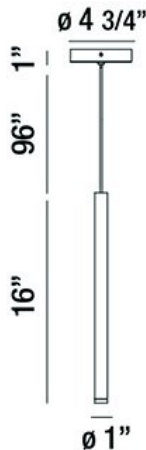

### PRODUCT DETAILS

No.	:	34164-020
Product Color	:	ANTIQUÉ BRASS
Product Material	:	METAL
Shade / Accent Colour	:	ANTIQUÉ BRASS
Shade / Accent Material	:	METAL TUBES
Diameter	:	1"
Height	:	16"
Overall Height	:	113"
Weight	:	1.3lbs

### LIGHT SOURCE DETAILS

Light Source Type	:	INTEGRATED LED
Input Voltage	:	120V
Bulb Voltage	:	120V
Socket Type	:	LED
Total Wattage	:	3W
Total Lumen	:	250lm
Kelvin	:	3000K
CRI	:	90+
Dimmable	:	No

### TECHNICAL DETAILS

Hanging Support Type	:	WIRE
Hanging Support Length	:	96"
Canopy / Backplate Height	:	1"
Canopy / Backplate Dia.	:	4.75"
Location	:	DRY
Approval	:	