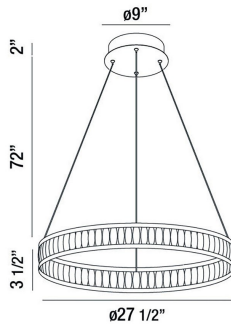

FORSTER, 27" ROUND CHANDELIER

PRODUCT DETAILS

No.	:	37091-019
Product Color	:	BLACK
Product Material	:	METAL
Shade / Accent Colour	:	WHITE
Shade / Accent Material	:	ACRYLIC
Diameter	:	27.5"
Height	:	3.5"
Overall Height	:	77.5"
Weight	:	6lbs

ITEM NO.	FINISH	SHADE
37091-019	BLACK	WHITE

TECHNICAL DETAILS

Hanging Support Type	:	AIRCRAFT CABLE
Hanging Support Length	:	72"
Canopy / Backplate Height	:	2"
Canopy / Backplate Dia.	:	9"
Location	:	DRY