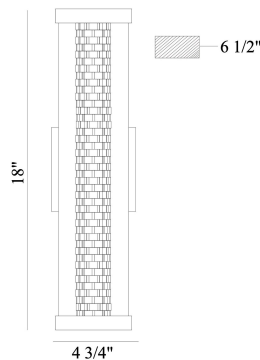

SAVRON, 18IN LED WALL MOUNT

PRODUCT DETAILS

No.	:	46808-011
Product Color	:	BLACK
Product Material	:	METAL
Shade / Accent Colour	:	CLEAR
Shade / Accent Material	:	CLEAR GLASS
Width	:	4.75"
Height	:	18"
Overall Height	:	18"
Ext	:	6.5"
Weight	:	6.3LBS
Shade Height	:	16.75"
Shade Diameter	:	4"

OPTIONS AVAILABLE

ITEM NO.	FINISH	SHADE
46808-011	BLACK	CLEAR

TECHNICAL DETAILS

Light Direction	:	AMBIENT
Hanging Support Type	:	J-BOX
Canopy / Backplate Length	:	4.75"
Canopy / Backplate Height	:	1.5"
Canopy / Backplate Width	:	4.75"
IP Rating	:	IP44
Location	:	WET
Beam Angle	:	360