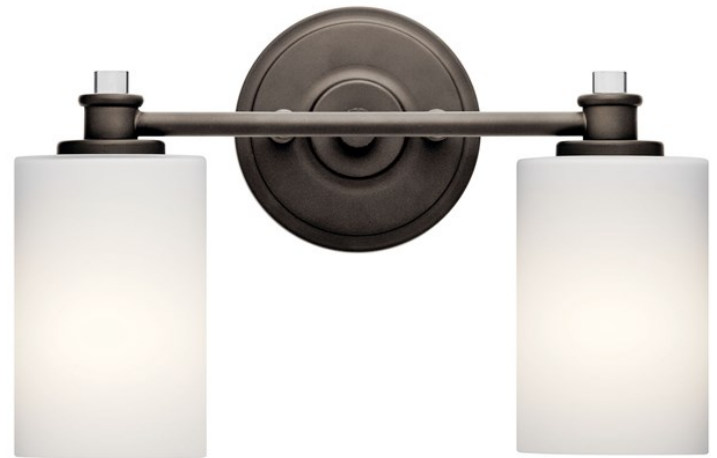

SPECIFICATIONS

Certifications/Qualifications	
	www.kichler.com/warranty
Dimensions	
Base Backplate	5.00 DIA
Extension	5.25"
Weight	2.86 LBS
Height from center of Wall opening (Spec Sheet)	6.75"
Height	9.25"
Width	14.00"
Light Source	
Lamp Included	Not Included
Lamp Type	A19
Light Source	Incandescent
Max or Nominal Watt	100W
# of Bulbs/LED Modules	2
Socket Type	Medium
Socket Wire	150"
Mounting/Installation	
Install Glass Up or Down	Yes
Interior/Exterior	Interior
Location Rating	Damp
Mounting Style	Wall Mount
Mounting Weight	1.58 LBS

FIXTURE ATTRIBUTES

Housing	
Diffuser Description	Satin Etched Cased Opal
Primary Material	STEEL
Product/Ordering Information	
SKU	45922OZ
Finish	Olde Bronze
Style	Transitional
UPC	783927492119

Finish Options

-  Brushed Nickel
-  Olde Bronze

ALSO IN THIS FAMILY