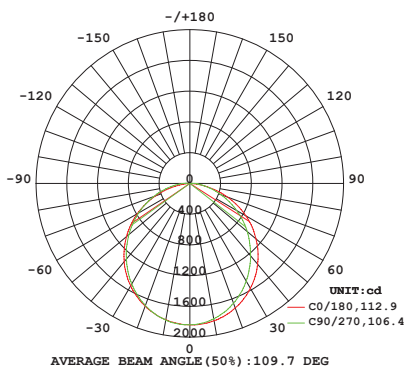

Photometric Information

LEDVANCE LLC
200 Ballardvale Street
Wilmington, MA 01887 USA
Phone 1-800-LIGHTBULB (1-800-544-4828)
www.sylvania.com

SYLVANIA and LEDVANCE are registered trademarks.
All other trademarks are those of their respective owners.
Licensee of product trademark SYLVANIA in general lighting.
Specifications subject to change without notice.

[/sylvania](#) [/sylvania](#)