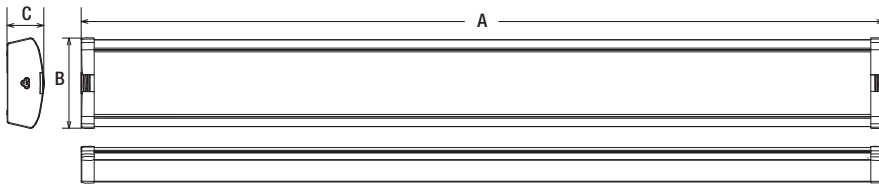

*Energy savings over life of lamp calculated at \$0.11/kWh

Physical Information

Luminaire Description	Length (A)	Width (B)	Height (C)
LEDWRAPMOD/48UNV840/48/WH	47.2" (1199mm)	5.24" (133.1mm)	2.08" (52.8mm)