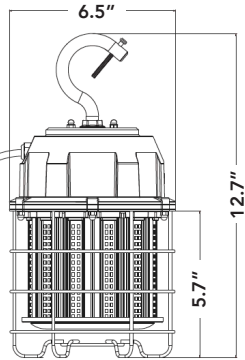

HIGH BAY WORK LIGHT

VOLTAGE

BEAM ANGLE

OPERATING TEMP

INGRESS PROTECTION

CRI

SURGE PROTECTION

RATED LIFE

WARRANTY

mounting hook & protective cage

6' power cord with stripped leads

- 100W LED is comparable to 400W HID.
- Rugged construction w/ caged protection for the harshest work environments.
- Ultra-bright 12,000 lumen output with high CRI and 5000K color temperature.
- 6' power cord with stripped leads for easy installation.

quick install metal hook

PART #	UPC	REPLACES	WATTAGE	LUMENS	CCT
LED-9210-50K	844006062941	400W HID	100W	12000	5000K