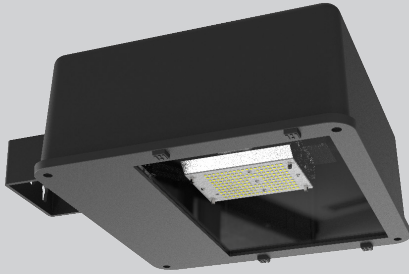

extremely flexible hard-wired retrofit kit for HID fixtures

- Up to 270W to replace 1000W HID
- Patented extruded aluminum design that replaces HID, HPS, or MH lamps
- Advanced cooling and circuit design to prevent from overheating
- Perfect for wall pack, flood light, shoe box, canopy and circular high bay fixtures
- Newly designed mounting bracket allows for quick & virtually unlimited mounting options

04.XX.18 Information is subject to change without notice.

LEDBLOCK G3 HIGH POWER LED RETROFIT MODULE

EASILY RETROFIT THESE FIXTURE STYLES, AND MORE!

WALL PACK

FLOOD LIGHT

SHOE BOX

CANOPY

RemPhos by Light Efficient Design
lighting on target