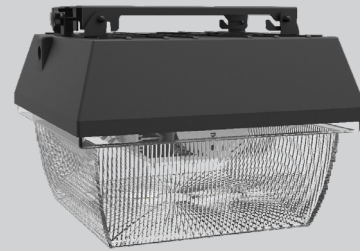

extremely flexible hard-wired retrofit kit for HID fixtures

- Up to 270W to replace 1000W HID
- Patented extruded aluminum design that replaces HID, HPS, or MH lamps
- Advanced cooling and circuit design to prevent from overheating
- Perfect for wall pack, flood light, shoe box, canopy and circular high bay fixtures
- Newly designed mounting bracket allows for quick & virtually unlimited mounting options

04.XX.18 Information is subject to change without notice.

LEDBLOCK G3 HIGH POWER LED RETROFIT MODULE

EASILY RETROFIT THESE FIXTURE STYLES, AND MORE!

WALL PACK

FLOOD LIGHT

SHOE BOX

CANOPY

RemPhos by Light Efficient Design
lighting on target