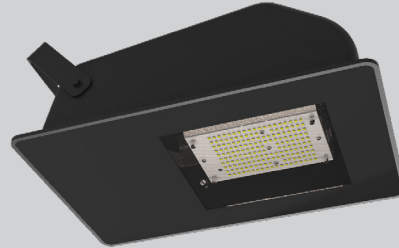

04.XX.18 Information is subject to change without notice.

LEDBLOCK G3 HIGH POWER LED RETROFIT MODULE

EASILY RETROFIT THESE FIXTURE STYLES, AND MORE!

WALL PACK

FLOOD LIGHT

SHOE BOX

CANOPY

RemPhos by Light Efficient Design
lighting on target