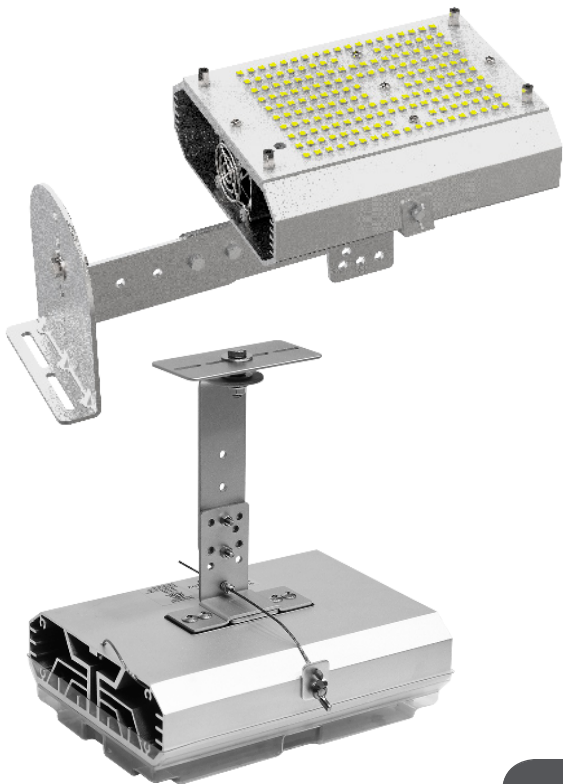

LEDBLOCK G3 HARD-WIRED HID RETROFIT KIT

WARRANTY	VOLTAGE EXTERNAL DRIVER 120-277V	OPTIONAL 10V DIM 0-10V DIM	EFFICACY 165 LPW	OPERATING TEMP -40°C TO 45°C	PWR FACTOR/THD >0.9 <15% THD	CRI 70+	OPTIONAL MOTION SENSOR	RATED LIFE L70 >100,000

extremely flexible hard-wired retrofit kit for HID fixtures

- Up to 270W to replace 1000W HID
- Patented extruded aluminum design that replaces HID, HPS, or MH lamps
- Advanced cooling and circuit design to prevent from overheating
- Perfect for wall pack, flood light, shoe box, canopy and circular high bay fixtures
- Newly designed mounting bracket allows for quick & virtually unlimited mounting options

PART #	REPLACES	W	CCT	LUMENS
RPT-LEDBLOCK-65L-750-G3	UP TO 150W	30	5000K	5100
RPT-LEDBLOCK-100L-750-G3	UP TO 175W	52	5000K	8850
RPT-LEDBLOCK-150L-750-G3	UP TO 250W	97	5000K	15700
RPT-LEDBLOCK-200L-750-G3	UP TO 400W	124	5000K	20000
RPT-LEDBLOCK-300L-750-G3	UP TO 600W	150	5000K	24000
RPT-LEDBLOCK-400L-750-G3	UP TO 1000W	270	5000K	43000

LEDBLOCK G3 HIGH POWER LED RETROFIT MODULE

MOUNTING BRACKET

ORDERING GUIDE

PART #	UPC	REPLACES	WATTAGE	LUMENS	CCT (K)	DIMENSIONS	DLC PRODUCT CODE
RPT-LEDBLOCK-65L-750-G3-10VDIM-G3	844006082956	UP TO 150W	30W	5100	5000K	4.7" X 4.7"	PE2MT4BH
RPT-LEDBLOCK-100L-750-G3-10VDIM-G3	844006082963	UP TO 175W	52W	8850	5000K	4.7" X 4.7"	PTSZXEK8
RPT-LEDBLOCK-150L-750-G3-10VDIM-G3	844006082970	UP TO 250W	97W	15700	5000K	5.1" X 6.1"	PX8R1R29
RPT-LEDBLOCK-200L-750-G3-10VDIM-G3	844006080495	UP TO 400W	124W	20000	5000K	5.1" X 6.1"	PTCFWT9T
RPT-LEDBLOCK-300L-750-G3-10VDIM-G3	844006080648	UP TO 600W	150W	24000	5000K	7.9" X 5.9"	PSRAD88V
RPT-LEDBLOCK-400L-750-G3-10VDIM-G3	844006080488	UP TO 1000W	270W	43000	5000K	10.6" X 10"	PGS2ACU2