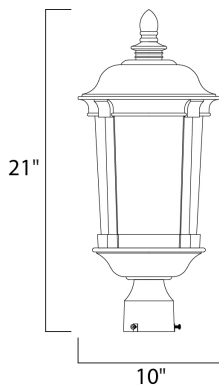

PRODUCT DESCRIPTION

Dover Cast is a traditional, Mediterranean style collection from Maxim Lighting International in Bronze finish with Seedy glass.

MEASUREMENTS

DIMENSION : 10" L x 10" W x 21" H

HANGING WEIGHT : 5.7 lb