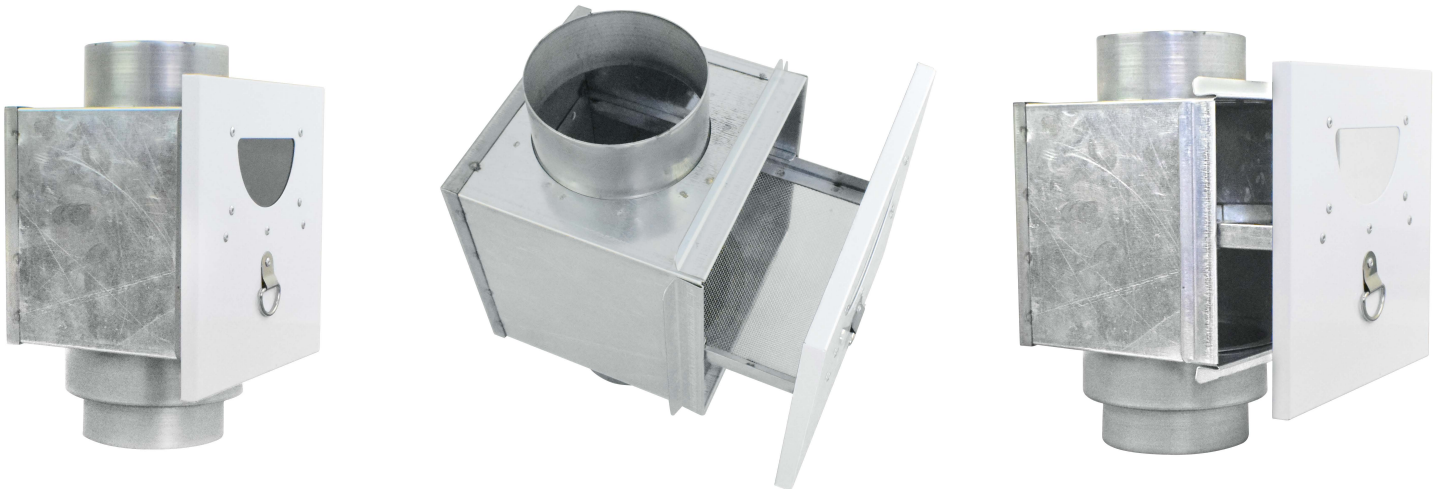

DIFFERENT ANGLE VIEW POINT DISPLAYS

Reference	QTY.	Remarks	Project:
			Location:
			Architect:
			Engineer:
			Contractor:
			Submitted by:
			Date:

ORTECH reserves the right to modify at any time, without notice, any or all of our product's features, designs, components and specifications to meet market changes.