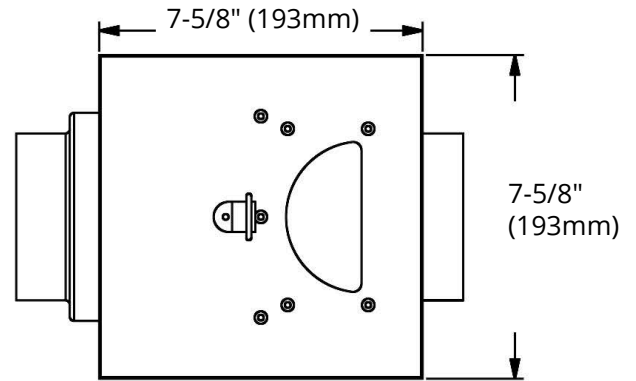

Lint Trap (Dual Size)

MODEL LINT TRAP-DS 6"

HIGHLIGHTS

- Easy to clean
- Magnetic door
- Suitable for 4" and 5" diameter duct
- Glossy white face + no painted body
- Stainless steel mesh filter screen for long life
- Powder coated finish for increased durability
- 115.63 sq. inch filtering area, increasing dryer efficiency

DIMENSIONS

DIFFERENT ANGLE VIEW POINT DISPLAYS

Reference	QTY.	Remarks	Project:
			Location:
			Architect:
			Engineer:
			Contractor:
			Submitted by:
			Date:

ORTECH reserves the right to modify at any time, without notice, any or all of our product's features, designs, components and specifications to meet market changes.