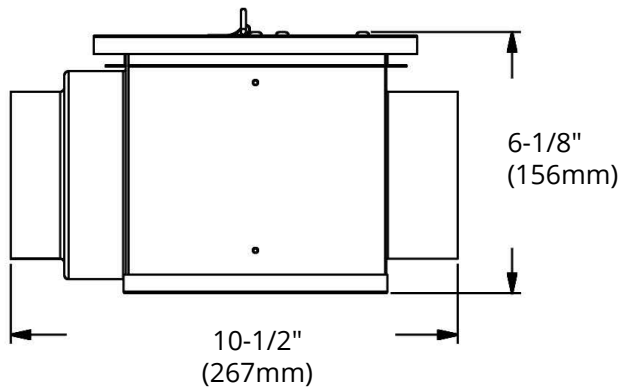

Lint Trap (Dual Size)

MODEL LINT TRAP-DS 6"

HIGHLIGHTS

- Easy to clean
- Magnetic door
- Suitable for 4" and 5" diameter duct
- Glossy white face + no painted body
- Stainless steel mesh filter screen for long life
- Powder coated finish for increased durability
- 115.63 sq. inch filtering area, increasing dryer efficiency

DIMENSIONS

DIFFERENT ANGLE VIEW POINT DISPLAYS

Reference	QTY.	Remarks	Project:
			Location:
			Architect:
			Engineer:
			Contractor:
			Submitted by:
			Date:

ORTECH reserves the right to modify at any time, without notice, any or all of our product's features, designs, components and specifications to meet market changes.