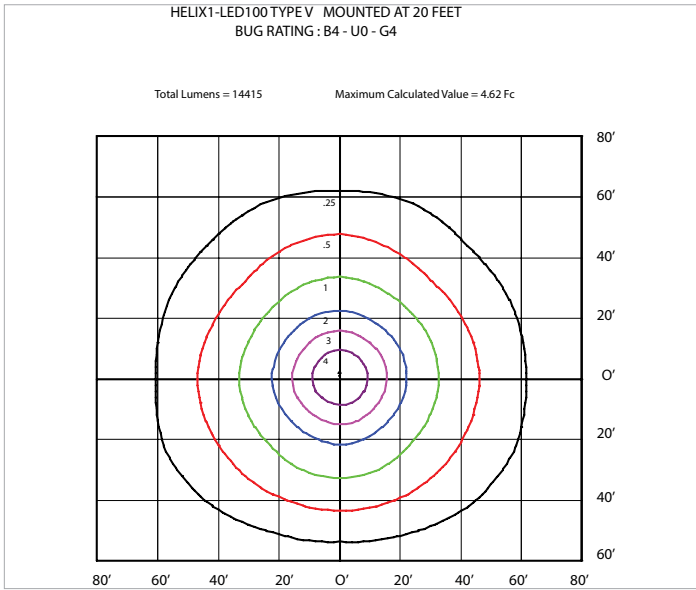

CANDELA PLOTS

ORDERING GUIDE

HELIX1	LED100						DIM	
WATTS	VOLTAGE	COLOUR TEMP.	BEAM	OPTION	FINISH	DIMMING	CONTROLS	
	B - 120 - 277V*	3K - 3000K	T3 - TYPE 3*	HCO - HOUSE SIDE CUTOFF	BRZ - BRONZE*	DIM - 0-10V DIMMING*	PC - STANDARD TWIST LOCK PHOTOCELL	
	C - 347V	4K - 4000K*	T4 - TYPE 4		CC - CUSTOM COLOUR		DMS - DIMMING PIR MOTION SENSOR	
		5K - 5000K*	T5 - TYPE 5				7PIN - 7 PIN RECEPTACLE FOR SMART CONTROL SYSTEMS	
			T3R TYPE III DISTRIBUTION ROTATED RIGHT					
			T3L TYPE III DISTRIBUTION ROTATED LEFT					
			T4R TYPE IV DISTRIBUTION ROTATED RIGHT					
			T4L TYPE IV DISTRIBUTION ROTATED LEFT					

- 020009 HELIX1/2 SLIP FITTER BRZ
- 020010 HELIX1/2 DIRECT MOUNT F/ROUND AND SQUARE POLE BRZ
- 020011 HELIX1/2 DIRECT TRUNNION MOUNT BRZ
- 020012 HELIX1 YOKE MOUNT BRZ

*Standard Configuration.