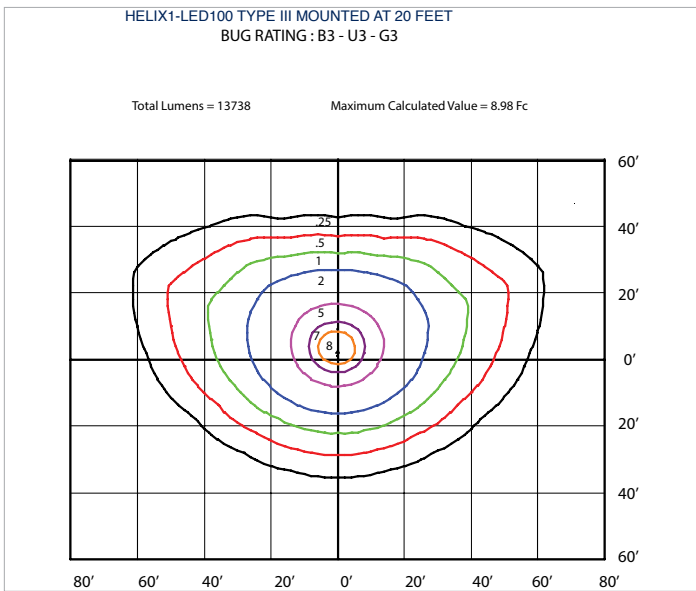

CANDELA PLOTS