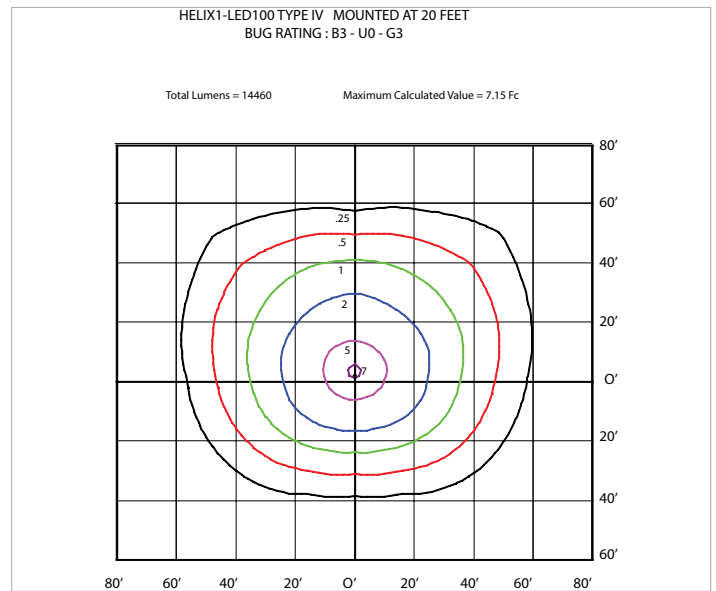

CANDELA PLOTS