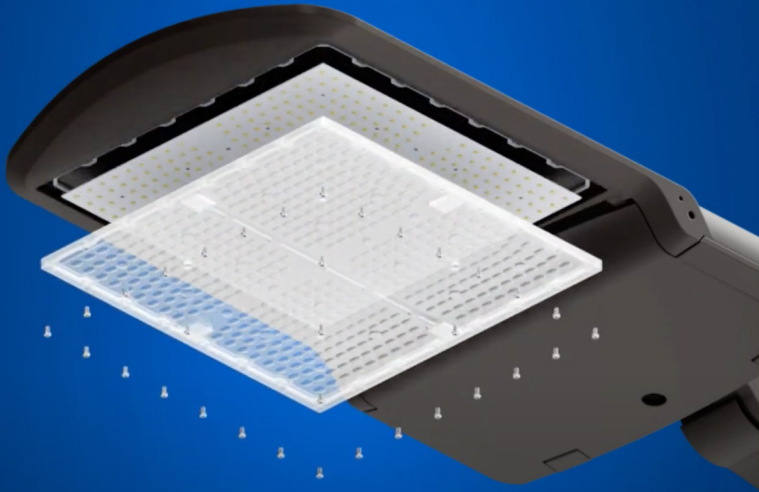

Rotatable Optics

Factory Installed