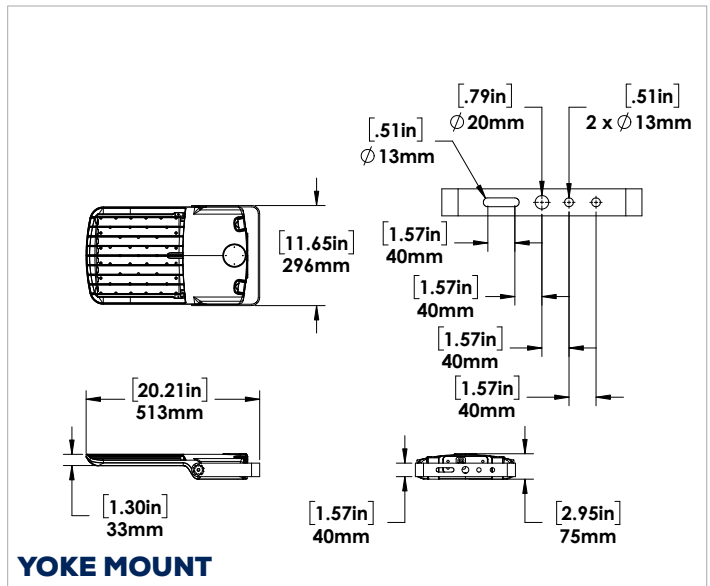

### SPECIFICATIONS

Watts	99
Lumens	13928
Efficacy	140 lm/W
Replaces Up To	250W MH
Colour Temp	3K, 4K, 5K
Operating Temp	-40°C to +50°C
Voltage	120-277V, 347V
LED Life	100,000 Hrs (L90)
Certification	cULus, Suitable for Wet Locations
Housing Material	Die Cast Aluminum
Lens	Polycarbonate
Power Factor	>0.9
Mounting	Slip fitter, Direct mount for round/square poles, Trunnion mount, Yoke mount
Accessories	Motion sensor, Photocell, House side shield
Beam Distribution	T3 (standard), T4, T5

## FIXTURE DIMENSIONS

**ACCESSORY DIMENSIONS**