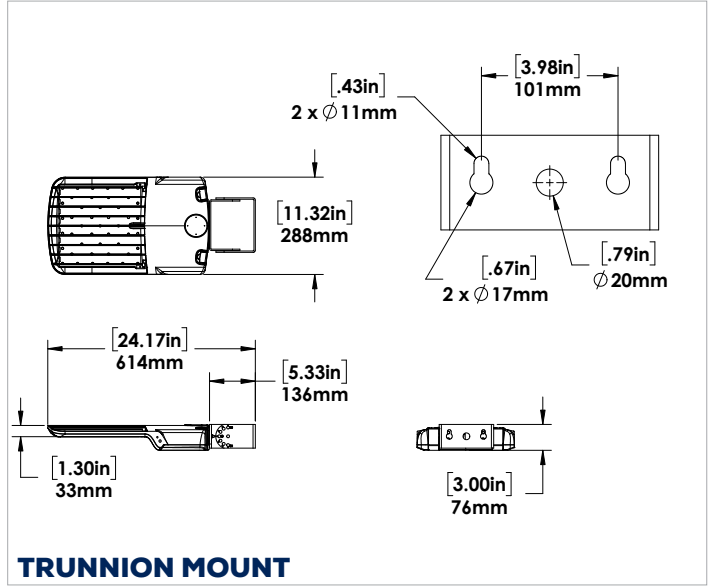

### SPECIFICATIONS

Watts	99
Lumens	13928
Efficacy	140 lm/W
Replaces Up To	250W MH
Colour Temp	3K, 4K, 5K
Operating Temp	-40°C to +50°C
Voltage	120-277V, 347V
LED Life	100,000 Hrs (L90)
Certification	cULus, Suitable for Wet Locations
Housing Material	Die Cast Aluminum
Lens	Polycarbonate
Power Factor	>0.9
Mounting	Slip fitter, Direct mount for round/square poles, Trunnion mount, Yoke mount
Accessories	Motion sensor, Photocell, House side shield
Beam Distribution	T3 (standard), T4, T5

## FIXTURE DIMENSIONS

**ACCESSORY DIMENSIONS**