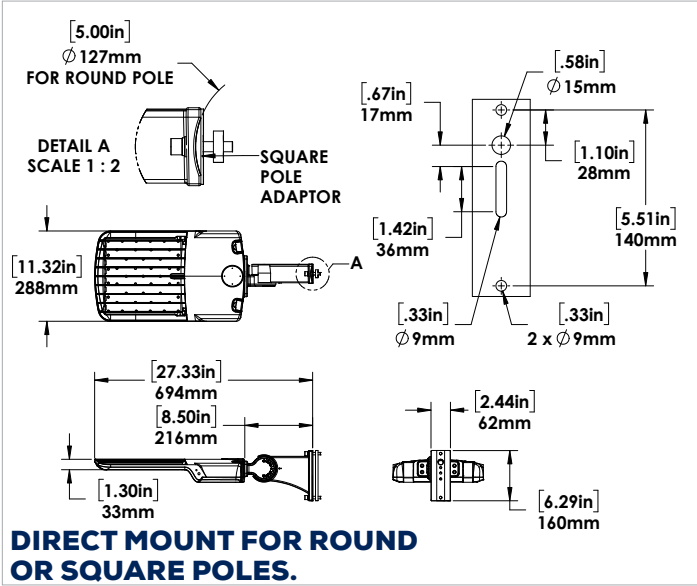

### SPECIFICATIONS

Watts	99
Lumens	13928
Efficacy	140 lm/W
Replaces Up To	250W MH
Colour Temp	3K, 4K, 5K
Operating Temp	-40°C to +50°C
Voltage	120-277V, 347V
LED Life	100,000 Hrs (L90)
Certification	cULus, Suitable for Wet Locations
Housing Material	Die Cast Aluminum
Lens	Polycarbonate
Power Factor	>0.9
Mounting	Slip fitter, Direct mount for round/square poles, Trunnion mount, Yoke mount
Accessories	Motion sensor, Photocell, House side shield
Beam Distribution	T3 (standard), T4, T5

## FIXTURE DIMENSIONS

**ACCESSORY DIMENSIONS**