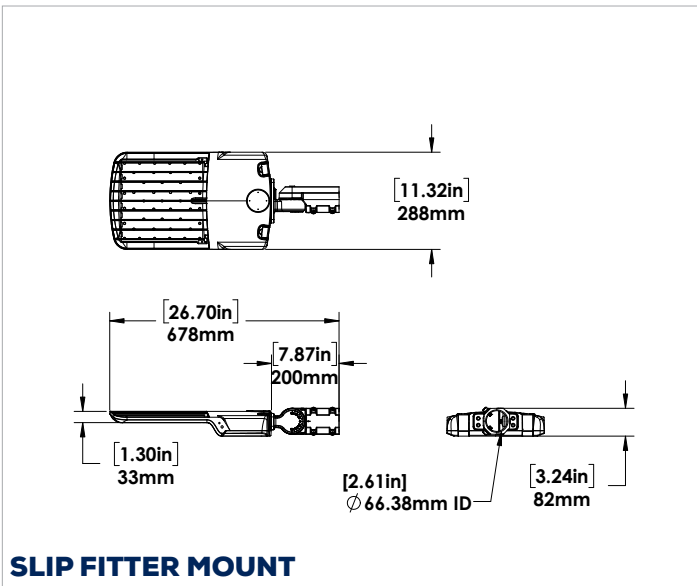

### SPECIFICATIONS

Watts	99
Lumens	13928
Efficacy	140 lm/W
Replaces Up To	250W MH
Colour Temp	3K, 4K, 5K
Operating Temp	-40°C to +50°C
Voltage	120-277V, 347V
LED Life	100,000 Hrs (L90)
Certification	cULus, Suitable for Wet Locations
Housing Material	Die Cast Aluminum
Lens	Polycarbonate
Power Factor	>0.9
Mounting	Slip fitter, Direct mount for round/square poles, Trunnion mount, Yoke mount
Accessories	Motion sensor, Photocell, House side shield
Beam Distribution	T3 (standard), T4, T5

## FIXTURE DIMENSIONS

**ACCESSORY DIMENSIONS**