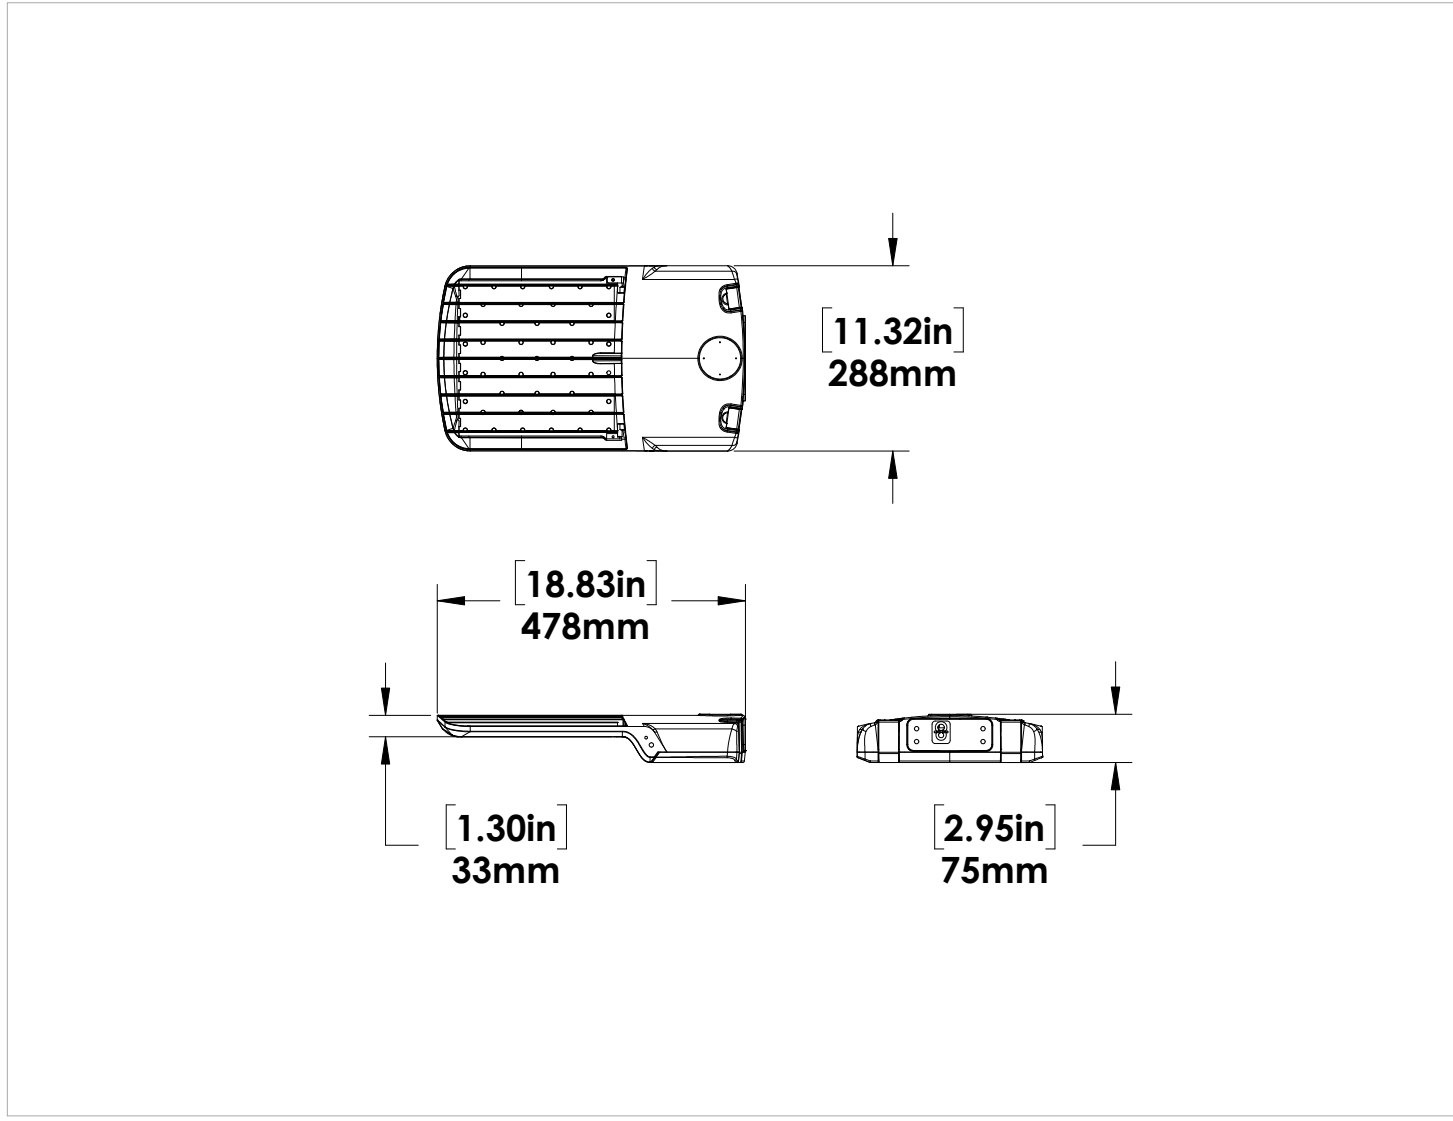

### SPECIFICATIONS

Watts	99
Lumens	13928
Efficacy	140 lm/W
Replaces Up To	250W MH
Colour Temp	3K, 4K, 5K
Operating Temp	-40°C to +50°C
Voltage	120-277V, 347V
LED Life	100,000 Hrs (L90)
Certification	cULus, Suitable for Wet Locations
Housing Material	Die Cast Aluminum
Lens	Polycarbonate
Power Factor	>0.9
Mounting	Slip fitter, Direct mount for round/square poles, Trunnion mount, Yoke mount
Accessories	Motion sensor, Photocell, House side shield
Beam Distribution	T3 (standard), T4, T5

## FEATURES

- Rugged die cast aluminum housing with a polycarbonate lens.
- Tool less entry to access driver/wiring compartment. 3 ft cab tire cable included for external wiring
- Universal mounting with options for slipfitter, yoke, trunnion, direct mount for round and square poles. Purchase mounting option separately.
- Fixture can be tilted with any mounting option to direct light where needed.
- Rotating optics in 90° segments to redirect light in any direction. (factory adjusted)
- House side cut-off shield, motion sensor and photocell are optional (factory installed).

## FIXTURE DIMENSIONS

**ACCESSORY DIMENSIONS**