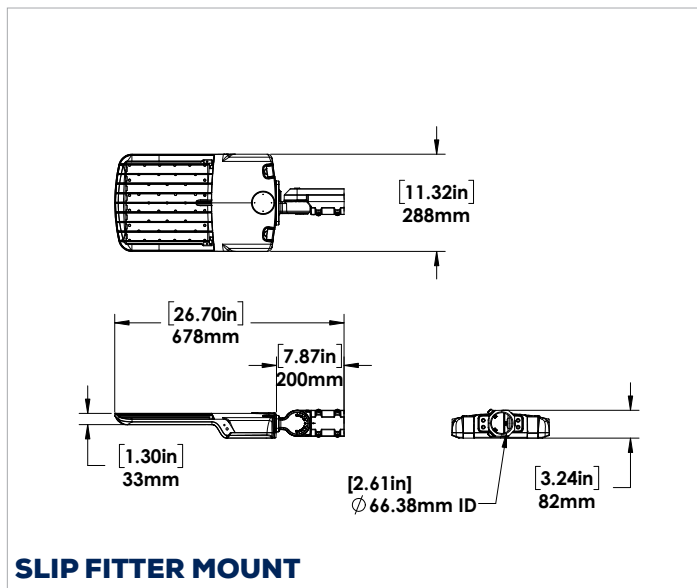

ACCESSORY DIMENSIONS

OTHER MODEL SPECIFICATIONS

MODEL DESCRIPTION	Voltage (V)	Wattage (W)	Light Output (lm)	Efficacy (lm/W)	Classification	THD (%)	PF	CCT (K)	CRI
HELIX1-LED150-B-3K-T3-XXX-DIM-[Blank, DMS, PC]	120-277	149	21695	145.9	Premium	15.0	0.900	3000	70.0
HELIX1-LED150-B-4K-T3-XXX-DIM-[Blank, DMS, PC]	120-277	149	21950	147.4	Premium	15.0	0.900	4000	70.0
HELIX1-LED150-B-5K-T3-XXX-DIM-[Blank, DMS, PC]	120-277	149	22204	149.1	Premium	15.0	0.900	5000	70.0
HELIX1-LED150-C-3K-T3-XXX-DIM-[Blank, DMS, PC]	347	149	21871	146.7	Premium	15.0	0.900	3000	70.0
HELIX1-LED150-C-4K-T3-XXX-DIM-[Blank, DMS, PC]	347	149	22121	148.1	Premium	15.0	0.900	4000	70.0
HELIX1-LED150-C-5K-T3-XXX-DIM-[Blank, DMS, PC]	347	149	22371	149.8	Premium	15.0	0.900	5000	70.0
HELIX1-LED150-B-3K-T4-XXX-DIM-[Blank, DMS, PC]	120-277	149	21745	146.0	Premium	15.0	0.900	3000	70.0
HELIX1-LED150-B-4K-T4-XXX-DIM-[Blank, DMS, PC]	120-277	149	22025	147.6	Premium	15.0	0.900	4000	70.0
HELIX1-LED150-B-5K-T4-XXX-DIM-[Blank, DMS, PC]	120-277	149	22304	149.5	Premium	15.0	0.900	5000	70.0
HELIX1-LED150-C-3K-T4-XXX-DIM-[Blank, DMS, PC]	347	150	21954	146.8	Premium	15.0	0.900	3000	70.0
HELIX1-LED150-C-4K-T4-XXX-DIM-[Blank, DMS, PC]	347	150	22279	148.3	Premium	15.0	0.900	4000	70.0
HELIX1-LED150-C-5K-T4-XXX-DIM-[Blank, DMS, PC]	347	150	22604	150.5	Premium	15.0	0.900	5000	70.0
HELIX1-LED150-B-3K-T5-XXX-DIM-[Blank, DMS, PC]	120-277	149	21756	146.2	Premium	15.0	0.900	3000	70.0
HELIX1-LED150-B-4K-T5-XXX-DIM-[Blank, DMS, PC]	120-277	149	22028	147.9	Premium	15.0	0.900	4000	70.0
HELIX1-LED150-B-5K-T5-XXX-DIM-[Blank, DMS, PC]	120-277	149	22300	149.8	Premium	15.0	0.900	5000	70.0
HELIX1-LED150-C-3K-T5-XXX-DIM-[Blank, DMS, PC]	347	149	21992	147.2	Premium	15.0	0.900	3000	70.0
HELIX1-LED150-C-4K-T5-XXX-DIM-[Blank, DMS, PC]	347	150	22330	148.9	Premium	15.0	0.900	4000	70.0
HELIX1-LED150-C-5K-T5-XXX-DIM-[Blank, DMS, PC]	347	150	22668	151.2	Premium	15.0	0.900	5000	70.0

LEGEND

B - 120V-277V, C-347V

3K - 3000K, 4K - 4000K, 5K - 5000K

T3 - TYPE 3 BEAM, T4 - TYPE 4 BEAM, T5 - TYPE 5 BEAM

XXX - HOUSING FINISH

DIM - 0-10V DIMMING

AMPERAGE DRAW & SURGE PROTECTION

	CURRENT (A)					SURGE PROTECTION (kV)	
	120V	208V	240V	277V	347V	120-277V	347V
HELIX1-LED150	1.32A	0.76A	0.66A	0.57A	0.46A	10kV	10kV

LUMEN MAINTENANCE

Hours	50,000	75,000	100,000
HELIX1-LED150	95%	92%	90%

WEIGHT & EPA

	Weight (lbs)	0° Tilt	45° Tilt	90° Tilt
HELIX1	12.5	0.52	1.69	2.11