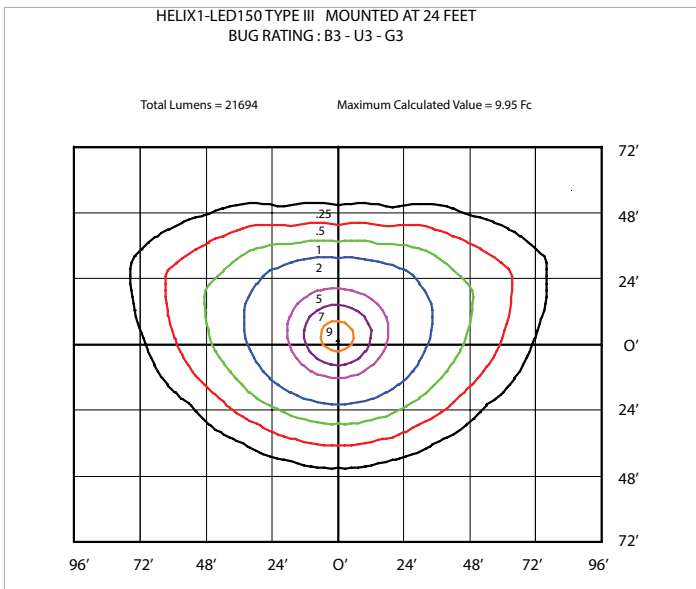

LUMEN MAINTENANCE

Hours	50,000	75,000	100,000
HELIX1-LED150	95%	92%	90%

WEIGHT & EPA

	Weight (lbs)	0° Tilt	45° Tilt	90° Tilt
HELIX1	12.5	0.52	1.69	2.11

Rotatable Optics

Factory Installed

CANDELA PLOTS

CANDELA PLOTS