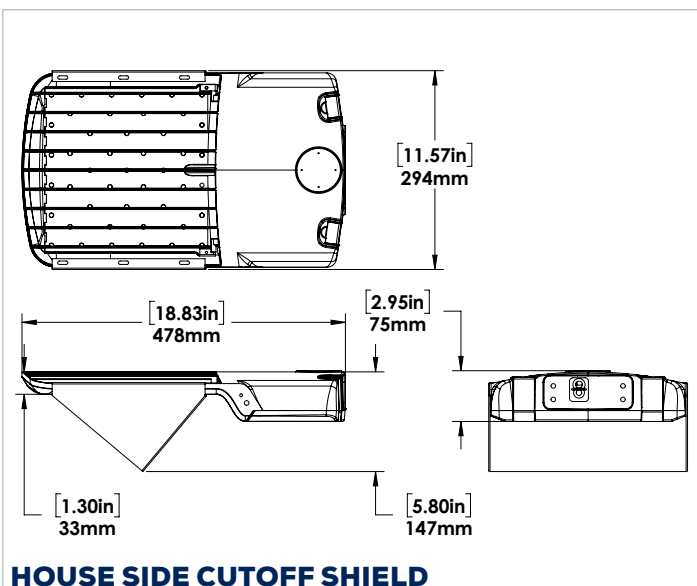

Metallic Colours

 hammertone 194290 / TGIC DCL#5980-0799-MMI	 sparkle silver 194260 / PM211911
---	--

Custom Colours

FIXTURE DIMENSIONS

ACCESSORY DIMENSIONS

OTHER MODEL SPECIFICATIONS

MODEL DESCRIPTION	Voltage (V)	Wattage (W)	Light Output (lm)	Efficacy (lm/W)	Classification	THD (%)	PF	CCT (K)	CRI
HELIX1-LED150-B-3K-T3-XXX-DIM-[Blank, DMS, PC]	120-277	149	21695	145.9	Premium	15.0	0.900	3000	70.0
HELIX1-LED150-B-4K-T3-XXX-DIM-[Blank, DMS, PC]	120-277	149	21950	147.4	Premium	15.0	0.900	4000	70.0
HELIX1-LED150-B-5K-T3-XXX-DIM-[Blank, DMS, PC]	120-277	149	22204	149.1	Premium	15.0	0.900	5000	70.0
HELIX1-LED150-C-3K-T3-XXX-DIM-[Blank, DMS, PC]	347	149	21871	146.7	Premium	15.0	0.900	3000	70.0
HELIX1-LED150-C-4K-T3-XXX-DIM-[Blank, DMS, PC]	347	149	22121	148.1	Premium	15.0	0.900	4000	70.0
HELIX1-LED150-C-5K-T3-XXX-DIM-[Blank, DMS, PC]	347	149	22371	149.8	Premium	15.0	0.900	5000	70.0
HELIX1-LED150-B-3K-T4-XXX-DIM-[Blank, DMS, PC]	120-277	149	21745	146.0	Premium	15.0	0.900	3000	70.0
HELIX1-LED150-B-4K-T4-XXX-DIM-[Blank, DMS, PC]	120-277	149	22025	147.6	Premium	15.0	0.900	4000	70.0
HELIX1-LED150-B-5K-T4-XXX-DIM-[Blank, DMS, PC]	120-277	149	22304	149.5	Premium	15.0	0.900	5000	70.0
HELIX1-LED150-C-3K-T4-XXX-DIM-[Blank, DMS, PC]	347	150	21954	146.8	Premium	15.0	0.900	3000	70.0
HELIX1-LED150-C-4K-T4-XXX-DIM-[Blank, DMS, PC]	347	150	22279	148.3	Premium	15.0	0.900	4000	70.0
HELIX1-LED150-C-5K-T4-XXX-DIM-[Blank, DMS, PC]	347	150	22604	150.5	Premium	15.0	0.900	5000	70.0
HELIX1-LED150-B-3K-T5-XXX-DIM-[Blank, DMS, PC]	120-277	149	21756	146.2	Premium	15.0	0.900	3000	70.0
HELIX1-LED150-B-4K-T5-XXX-DIM-[Blank, DMS, PC]	120-277	149	22028	147.9	Premium	15.0	0.900	4000	70.0
HELIX1-LED150-B-5K-T5-XXX-DIM-[Blank, DMS, PC]	120-277	149	22300	149.8	Premium	15.0	0.900	5000	70.0
HELIX1-LED150-C-3K-T5-XXX-DIM-[Blank, DMS, PC]	347	149	21992	147.2	Premium	15.0	0.900	3000	70.0
HELIX1-LED150-C-4K-T5-XXX-DIM-[Blank, DMS, PC]	347	150	22330	148.9	Premium	15.0	0.900	4000	70.0
HELIX1-LED150-C-5K-T5-XXX-DIM-[Blank, DMS, PC]	347	150	22668	151.2	Premium	15.0	0.900	5000	70.0