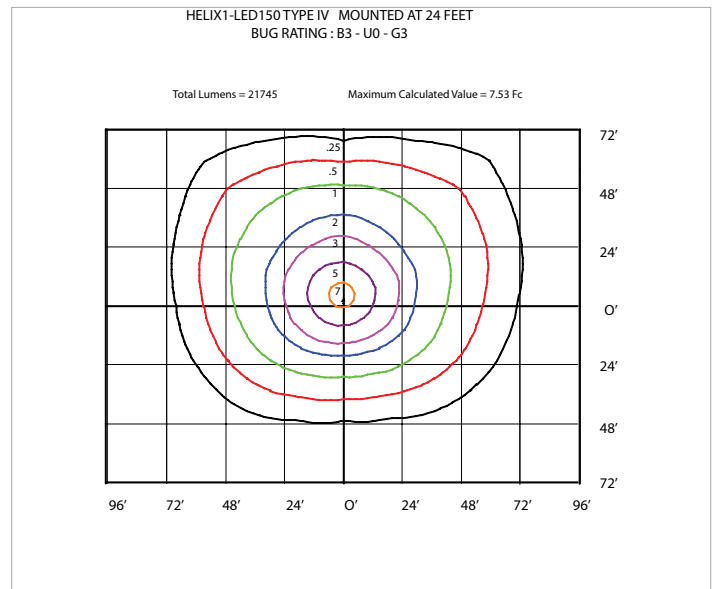

LUMEN MAINTENANCE

Hours	50,000	75,000	100,000
HELIX1-LED150	95%	92%	90%

WEIGHT & EPA

	Weight (lbs)	0° Tilt	45° Tilt	90° Tilt
HELIX1	12.5	0.52	1.69	2.11

Rotatable Optics

Factory Installed

CANDELA PLOTS

CANDELA PLOTS