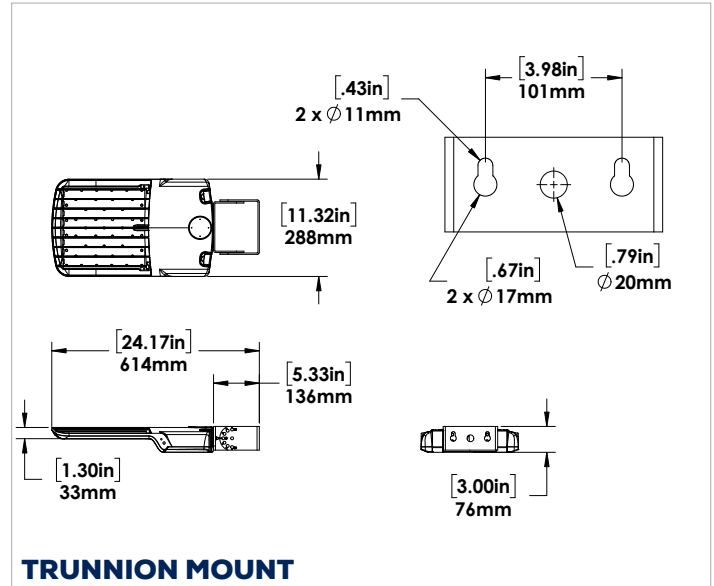

Metallic Colours

 hammertone 194290 / TGIC DCL#5980-0799-MMI	 sparkle silver 194260 / PM211911
---	--

Custom Colours

FIXTURE DIMENSIONS

ACCESSORY DIMENSIONS

OTHER MODEL SPECIFICATIONS

MODEL DESCRIPTION	Voltage (V)	Wattage (W)	Light Output (lm)	Efficacy (lm/W)	Classification	THD (%)	PF	CCT (K)	CRI
HELIX1-LED150-B-3K-T3-XXX-DIM-[Blank, DMS, PC]	120-277	149	21695	145.9	Premium	15.0	0.900	3000	70.0
HELIX1-LED150-B-4K-T3-XXX-DIM-[Blank, DMS, PC]	120-277	149	21950	147.4	Premium	15.0	0.900	4000	70.0
HELIX1-LED150-B-5K-T3-XXX-DIM-[Blank, DMS, PC]	120-277	149	22204	149.1	Premium	15.0	0.900	5000	70.0
HELIX1-LED150-C-3K-T3-XXX-DIM-[Blank, DMS, PC]	347	149	21871	146.7	Premium	15.0	0.900	3000	70.0
HELIX1-LED150-C-4K-T3-XXX-DIM-[Blank, DMS, PC]	347	149	22121	148.1	Premium	15.0	0.900	4000	70.0
HELIX1-LED150-C-5K-T3-XXX-DIM-[Blank, DMS, PC]	347	149	22371	149.8	Premium	15.0	0.900	5000	70.0
HELIX1-LED150-B-3K-T4-XXX-DIM-[Blank, DMS, PC]	120-277	149	21745	146.0	Premium	15.0	0.900	3000	70.0
HELIX1-LED150-B-4K-T4-XXX-DIM-[Blank, DMS, PC]	120-277	149	22025	147.6	Premium	15.0	0.900	4000	70.0
HELIX1-LED150-B-5K-T4-XXX-DIM-[Blank, DMS, PC]	120-277	149	22304	149.5	Premium	15.0	0.900	5000	70.0
HELIX1-LED150-C-3K-T4-XXX-DIM-[Blank, DMS, PC]	347	150	21954	146.8	Premium	15.0	0.900	3000	70.0
HELIX1-LED150-C-4K-T4-XXX-DIM-[Blank, DMS, PC]	347	150	22279	148.3	Premium	15.0	0.900	4000	70.0
HELIX1-LED150-C-5K-T4-XXX-DIM-[Blank, DMS, PC]	347	150	22604	150.5	Premium	15.0	0.900	5000	70.0
HELIX1-LED150-B-3K-T5-XXX-DIM-[Blank, DMS, PC]	120-277	149	21756	146.2	Premium	15.0	0.900	3000	70.0
HELIX1-LED150-B-4K-T5-XXX-DIM-[Blank, DMS, PC]	120-277	149	22028	147.9	Premium	15.0	0.900	4000	70.0
HELIX1-LED150-B-5K-T5-XXX-DIM-[Blank, DMS, PC]	120-277	149	22300	149.8	Premium	15.0	0.900	5000	70.0
HELIX1-LED150-C-3K-T5-XXX-DIM-[Blank, DMS, PC]	347	149	21992	147.2	Premium	15.0	0.900	3000	70.0
HELIX1-LED150-C-4K-T5-XXX-DIM-[Blank, DMS, PC]	347	150	22330	148.9	Premium	15.0	0.900	4000	70.0
HELIX1-LED150-C-5K-T5-XXX-DIM-[Blank, DMS, PC]	347	150	22668	151.2	Premium	15.0	0.900	5000	70.0