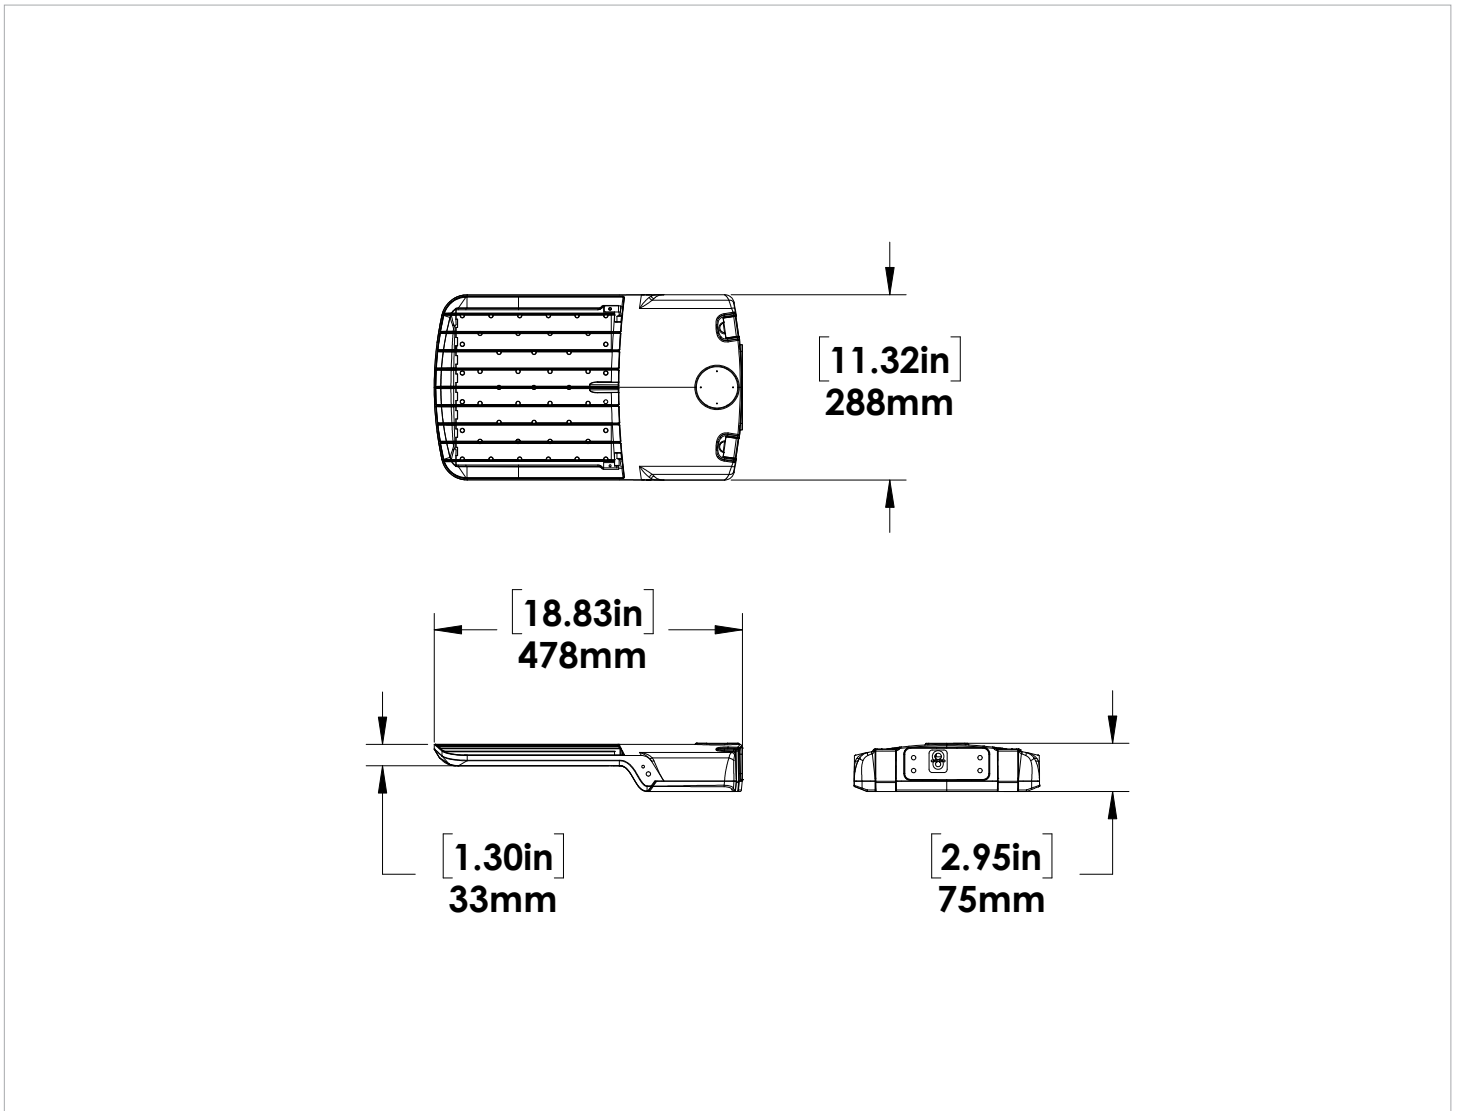

COLOUR OPTIONS

Standard Colours

 bronze 195632 / GS512M17	 matte black 103848 / 39/B0020	 black sandtex (textured) 194288 / P-2128-LT	 mirror black (shiny) 103849 / PS1119	 white 103847 / P-1771-9	 dove grey 000047 / SCP-409	 blue 103865 / SCP-910
 red 103866 / P-6015-8	 yellow 195585 / RAL 1018 (TIGER)	 green 103864 / SCP-651	 garden green 194070 / TD01032-F-FILE#116P6			

Metallic Colours

 hammertone 194290 / TGIC DCL#5980-0799-MMI	 sparkle silver 194260 / PM211911

Custom Colours

FIXTURE DIMENSIONS