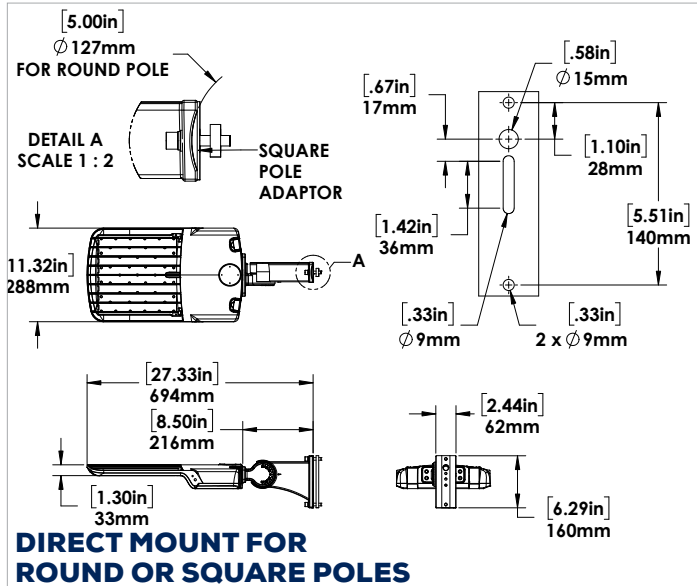

Metallic Colours

 hammertone 194290 / TGIC DCL#5980-0799-MMI	 sparkle silver 194260 / PM211911
---	--

Custom Colours

FIXTURE DIMENSIONS

ACCESSORY DIMENSIONS

OTHER MODEL SPECIFICATIONS

MODEL DESCRIPTION	Voltage (V)	Wattage (W)	Light Output (lm)	Efficacy (lm/W)	Classification	THD (%)	PF	CCT (K)	CRI
HELIX1-LED150-B-3K-T3-XXX-DIM-[Blank, DMS, PC]	120-277	149	21695	145.9	Premium	15.0	0.900	3000	70.0
HELIX1-LED150-B-4K-T3-XXX-DIM-[Blank, DMS, PC]	120-277	149	21950	147.4	Premium	15.0	0.900	4000	70.0
HELIX1-LED150-B-5K-T3-XXX-DIM-[Blank, DMS, PC]	120-277	149	22204	149.1	Premium	15.0	0.900	5000	70.0
HELIX1-LED150-C-3K-T3-XXX-DIM-[Blank, DMS, PC]	347	149	21871	146.7	Premium	15.0	0.900	3000	70.0
HELIX1-LED150-C-4K-T3-XXX-DIM-[Blank, DMS, PC]	347	149	22121	148.1	Premium	15.0	0.900	4000	70.0
HELIX1-LED150-C-5K-T3-XXX-DIM-[Blank, DMS, PC]	347	149	22371	149.8	Premium	15.0	0.900	5000	70.0
HELIX1-LED150-B-3K-T4-XXX-DIM-[Blank, DMS, PC]	120-277	149	21745	146.0	Premium	15.0	0.900	3000	70.0
HELIX1-LED150-B-4K-T4-XXX-DIM-[Blank, DMS, PC]	120-277	149	22025	147.6	Premium	15.0	0.900	4000	70.0
HELIX1-LED150-B-5K-T4-XXX-DIM-[Blank, DMS, PC]	120-277	149	22304	149.5	Premium	15.0	0.900	5000	70.0
HELIX1-LED150-C-3K-T4-XXX-DIM-[Blank, DMS, PC]	347	150	21954	146.8	Premium	15.0	0.900	3000	70.0
HELIX1-LED150-C-4K-T4-XXX-DIM-[Blank, DMS, PC]	347	150	22279	148.3	Premium	15.0	0.900	4000	70.0
HELIX1-LED150-C-5K-T4-XXX-DIM-[Blank, DMS, PC]	347	150	22604	150.5	Premium	15.0	0.900	5000	70.0
HELIX1-LED150-B-3K-T5-XXX-DIM-[Blank, DMS, PC]	120-277	149	21756	146.2	Premium	15.0	0.900	3000	70.0
HELIX1-LED150-B-4K-T5-XXX-DIM-[Blank, DMS, PC]	120-277	149	22028	147.9	Premium	15.0	0.900	4000	70.0
HELIX1-LED150-B-5K-T5-XXX-DIM-[Blank, DMS, PC]	120-277	149	22300	149.8	Premium	15.0	0.900	5000	70.0
HELIX1-LED150-C-3K-T5-XXX-DIM-[Blank, DMS, PC]	347	149	21992	147.2	Premium	15.0	0.900	3000	70.0
HELIX1-LED150-C-4K-T5-XXX-DIM-[Blank, DMS, PC]	347	150	22330	148.9	Premium	15.0	0.900	4000	70.0
HELIX1-LED150-C-5K-T5-XXX-DIM-[Blank, DMS, PC]	347	150	22668	151.2	Premium	15.0	0.900	5000	70.0