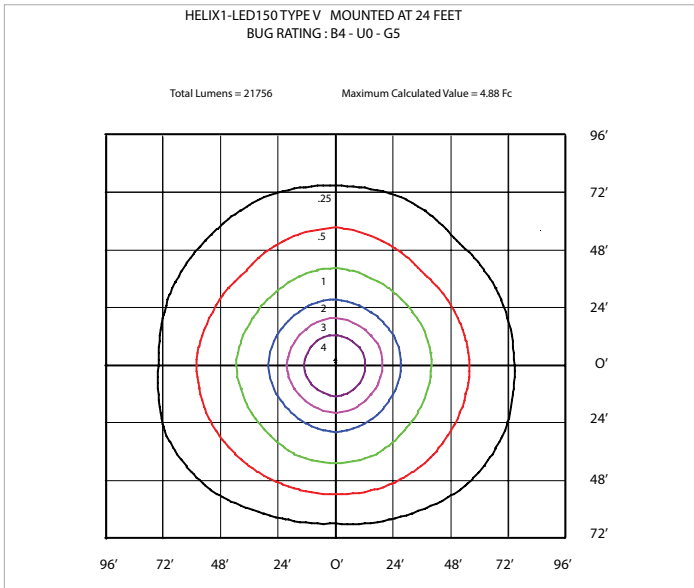

LUMEN MAINTENANCE

Hours	50,000	75,000	100,000
HELIX1-LED150	95%	92%	90%

WEIGHT & EPA

	Weight (lbs)	0° Tilt	45° Tilt	90° Tilt
HELIX1	12.5	0.52	1.69	2.11

Rotatable Optics

Factory Installed

CANDELA PLOTS

CANDELA PLOTS