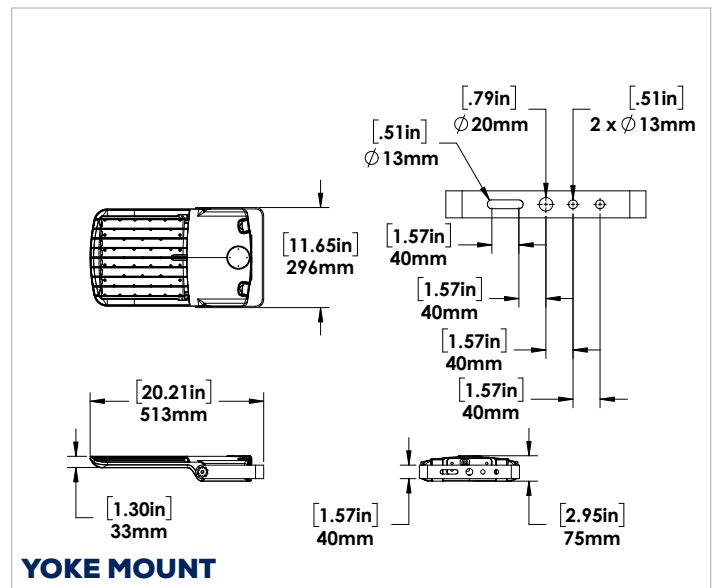

Metallic Colours

 hammertone 194290 / TGIC DCL#5980-0799-MMI	 sparkle silver 194260 / PM211911
---	--

Custom Colours

FIXTURE DIMENSIONS

ACCESSORY DIMENSIONS

OTHER MODEL SPECIFICATIONS

MODEL DESCRIPTION	Voltage (V)	Wattage (W)	Light Output (lm)	Efficacy (lm/W)	Classification	THD (%)	PF	CCT (K)	CRI
HELIX1-LED150-B-3K-T3-XXX-DIM-[Blank, DMS, PC]	120-277	149	21695	145.9	Premium	15.0	0.900	3000	70.0
HELIX1-LED150-B-4K-T3-XXX-DIM-[Blank, DMS, PC]	120-277	149	21950	147.4	Premium	15.0	0.900	4000	70.0
HELIX1-LED150-B-5K-T3-XXX-DIM-[Blank, DMS, PC]	120-277	149	22204	149.1	Premium	15.0	0.900	5000	70.0
HELIX1-LED150-C-3K-T3-XXX-DIM-[Blank, DMS, PC]	347	149	21871	146.7	Premium	15.0	0.900	3000	70.0
HELIX1-LED150-C-4K-T3-XXX-DIM-[Blank, DMS, PC]	347	149	22121	148.1	Premium	15.0	0.900	4000	70.0
HELIX1-LED150-C-5K-T3-XXX-DIM-[Blank, DMS, PC]	347	149	22371	149.8	Premium	15.0	0.900	5000	70.0
HELIX1-LED150-B-3K-T4-XXX-DIM-[Blank, DMS, PC]	120-277	149	21745	146.0	Premium	15.0	0.900	3000	70.0
HELIX1-LED150-B-4K-T4-XXX-DIM-[Blank, DMS, PC]	120-277	149	22025	147.6	Premium	15.0	0.900	4000	70.0
HELIX1-LED150-B-5K-T4-XXX-DIM-[Blank, DMS, PC]	120-277	149	22304	149.5	Premium	15.0	0.900	5000	70.0
HELIX1-LED150-C-3K-T4-XXX-DIM-[Blank, DMS, PC]	347	150	21954	146.8	Premium	15.0	0.900	3000	70.0
HELIX1-LED150-C-4K-T4-XXX-DIM-[Blank, DMS, PC]	347	150	22279	148.3	Premium	15.0	0.900	4000	70.0
HELIX1-LED150-C-5K-T4-XXX-DIM-[Blank, DMS, PC]	347	150	22604	150.5	Premium	15.0	0.900	5000	70.0
HELIX1-LED150-B-3K-T5-XXX-DIM-[Blank, DMS, PC]	120-277	149	21756	146.2	Premium	15.0	0.900	3000	70.0
HELIX1-LED150-B-4K-T5-XXX-DIM-[Blank, DMS, PC]	120-277	149	22028	147.9	Premium	15.0	0.900	4000	70.0
HELIX1-LED150-B-5K-T5-XXX-DIM-[Blank, DMS, PC]	120-277	149	22300	149.8	Premium	15.0	0.900	5000	70.0
HELIX1-LED150-C-3K-T5-XXX-DIM-[Blank, DMS, PC]	347	149	21992	147.2	Premium	15.0	0.900	3000	70.0
HELIX1-LED150-C-4K-T5-XXX-DIM-[Blank, DMS, PC]	347	150	22330	148.9	Premium	15.0	0.900	4000	70.0
HELIX1-LED150-C-5K-T5-XXX-DIM-[Blank, DMS, PC]	347	150	22668	151.2	Premium	15.0	0.900	5000	70.0