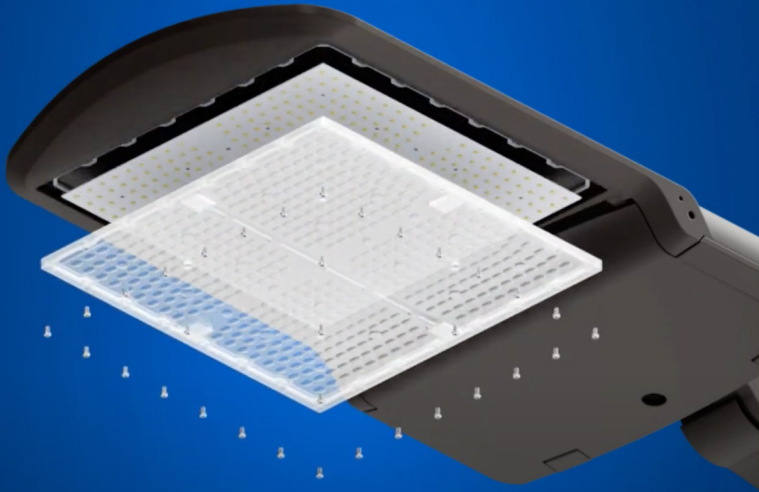

House side shield

MOUNTING:

Slip fitter

Yoke

Trunnion

Direct mount for round/square poles

DESCRIPTION

The Helix-LED Series is a sleek, modern looking area light with high performance optics ideal for use in parking lots, commercial plazas, schools and general area lighting applications.

APPLICATIONS

Schools

Parking Lots

Commercial Plazas

Car Dealerships

FEATURES

- Rugged die cast aluminum housing with a polycarbonate lens.
- Tool less entry to access driver/wiring compartment. 3 ft cab tire cable included for external wiring.
- Universal mounting with options for slipfitter, yoke, trunnion, direct mount for round/square poles. Purchase mounting option separately.
- Fixture can be tilted with any mounting system to direct light where needed.
- Rotating optics in 90° segments to redirect light in any direction. (factory adjusted)
- House side cut-off shield, motion sensor and photocell are optional (factory installed).

LUMEN MAINTENANCE

Hours	50,000	75,000	100,000
HELIX1-LED150	95%	92%	90%

WEIGHT & EPA

	Weight (lbs)	0° Tilt	45° Tilt	90° Tilt
HELIX1	12.5	0.52	1.69	2.11

Rotatable Optics

Factory Installed

CANDELA PLOTS

CANDELA PLOTS