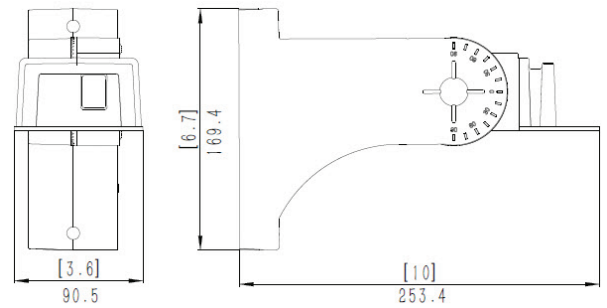

Date:

Type:

Project Name:

Part Number:

RENO SHOEBOX ACCESSORIES - Trunnion-G3 / Slip Fitter / Arm

Trunnion

Slip Fitter

Arm

DIMENSION

RENO-Trunnion-G3

RENO-Arm

RENO-Slip Fitter