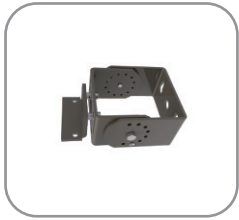

Date:

Type:

Project Name:

Part Number:

RENO SHOEBOX ACCESSORIES - Trunnion-G3 / Slip Fitter / Arm

Trunnion

Slip Fitter

Arm

DIMENSION

RENO-Trunnion-G3

RENO-Arm

RENO-Slip Fitter