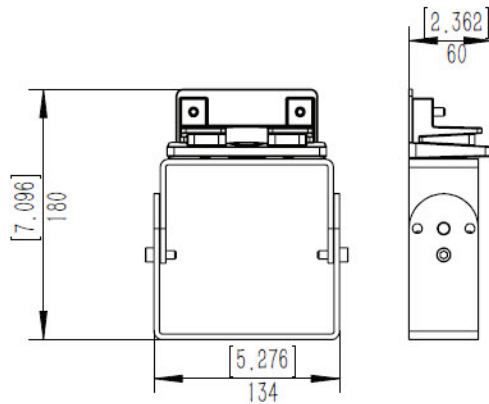

Date:

Type:

Project Name:

Part Number:

RENO SHOEBOX ACCESSORIES - Trunnion-G3 / Slip Fitter / Arm

Trunnion

Slip Fitter

Arm

DIMENSION

RENO-Trunnion-G3

RENO-Arm

RENO-Slip Fitter