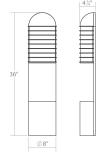

Lighthouse LED Planter Sconce Spec Sheet

SKU: 7407.72-WL Learn more at sonnemanlight.com
<https://sonnemanlight.com/lighthouse-led-planter-sconce>

Color/Finish: Textured Bronze

Dimensions

Height: 36"
Width: 8.5"
Extends: 4.75"
Minimum Extension: 4.75"
Maximum Extension: 4.75"

Installation

Installation: Licensed electrician required
Installation Orientation: Vertical

Shipping

Carton 1 L x W x H: 42" X 14" X 11"
Carton 1 Gross Weight: 22 LBS

General Listings

Features: Wet Rated
Certification: cETL